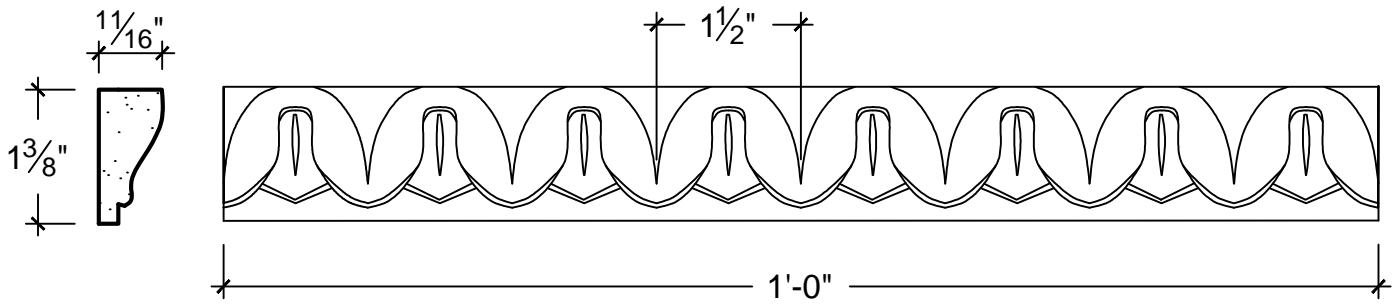

SCALE: 6" = 1'

SCALE: 6" = 1'

SCALE: 6" = 1'

67 Steuben Street
 Brooklyn, NY 11205
 P 718.534.7000
 F 718.534.7040
www.decocraftusa.com

Design Copyright © Deco Craft USA Inc.2010.All rights reserved

NAME:	LEAF	HEIGHT:	1. 3/8"
ITEM#	DC805-40A	PROJECTION:	11/16"
MATERIAL:	PLASTER	FACE:	N/A
		REPEAT:	1. 1/2"
		LENGTH:	12"