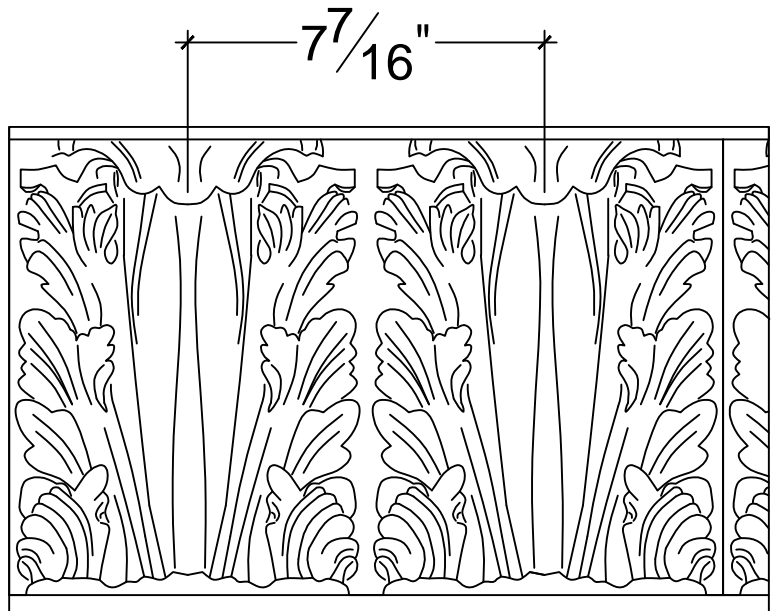

SCALE: 3" - 1"

SCALE: 3" - 1"

SCALE: 3" - 1"

67 Steuben Street
 Brooklyn, NY 11205
 P 718.534.7000
 F 718.534.7040
 www.decocraftusa.com

Design Copyright © Deco Craft USA Inc.2010.All rights reserved

NAME:	LEAF	HEIGHT:	10. 7/16"
ITEM#	DC805-39A	PROJECTION:	5. 5/8"
MATERIAL:	PLASTER	FACE:	10. 3/16"
		REPEAT:	7. 7/16"
		LENGTH:	96"