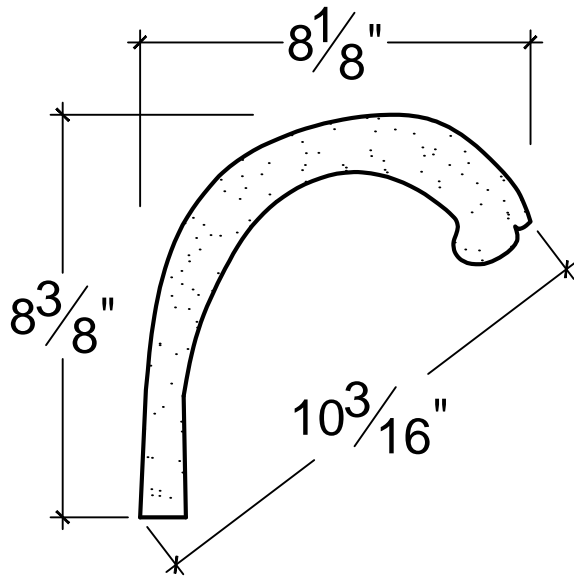

SCALE: 3" - 1"

SCALE: 3" - 1"

SCALE: 3" - 1"

67 Steuben Street
 Brooklyn, NY 11205
 P 718.534.7000
 F 718.534.7040
 www.decocraftusa.com

Design Copyright © Deco Craft USA Inc.2010.All rights reserved

NAME:	LEAF	HEIGHT:	10. 7/16"
ITEM#	DC805-39A	PROJECTION:	5. 5/8"
MATERIAL:	PLASTER	FACE:	10. 3/16"
		REPEAT:	7. 7/16"
		LENGTH:	96"