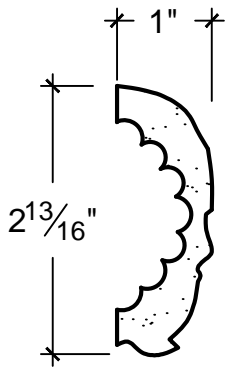

4 ⁵/₁₆ "

SCALE: 6" - 1"

SCALE: 6" - 1"

SCALE: 6" - 1"

67 Steuben Street
 Brooklyn, NY 11205
 P 718.534.7000
 F 718.534.7040
 www.decocraftusa.com

Design Copyright © Deco Craft USA Inc.2010.All rights reserved

NAME:

LEAF

ITEM#

DC805-36A

MATERIAL:

PLASTER

HEIGHT:

2. 13/16"

PROJECTION:

1"

FACE:

N/A

REPEAT:

N/A

LENGTH:

N/A

WIDTH

4. 5/16"