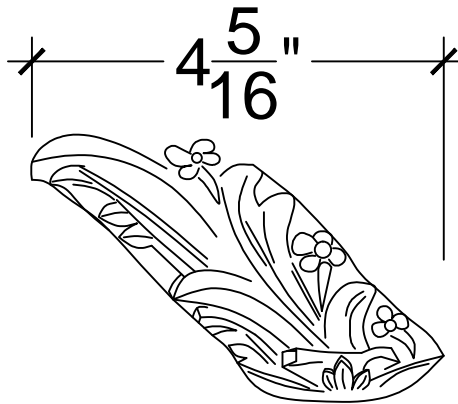

4 ⁵/₁₆ "

SCALE: 6" - 1"

SCALE: 6" - 1"

SCALE: 6" - 1"

67 Steuben Street
 Brooklyn, NY 11205
 P 718.534.7000
 F 718.534.7040
 www.decocraftusa.com

Design Copyright © Deco Craft USA Inc.2010.All rights reserved

NAME:

LEAF

ITEM#

DC805-36A

MATERIAL:

PLASTER

HEIGHT:

2. 13/16"

PROJECTION:

1"

FACE:

N/A

REPEAT:

N/A

LENGTH:

N/A

WIDTH

4. 5/16"