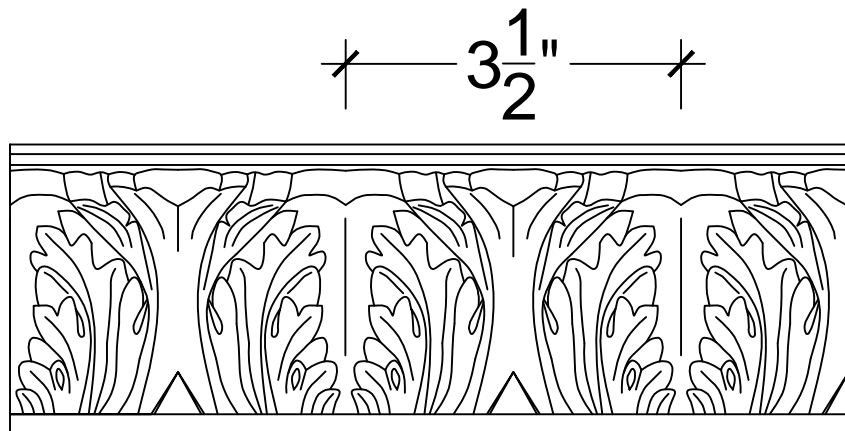

SCALE: 6" = 1'

SCALE: 6" = 1'

SCALE: 6" = 1'

67 Steuben Street  
 Brooklyn, NY 11205  
 P 718.534.7000  
 F 718.534.7040  
 www.decocraftusa.com

Design Copyright © Deco Craft USA Inc.2010.All rights reserved

NAME:

**LEAF**

ITEM#

**DC805-35A**

MATERIAL:

**PLASTER**

HEIGHT:

**3"**

PROJECTION:

**1. 1/2"**

FACE:

**N/A**

REPEAT:

**3. 1/2"**

LENGTH:

**14"**