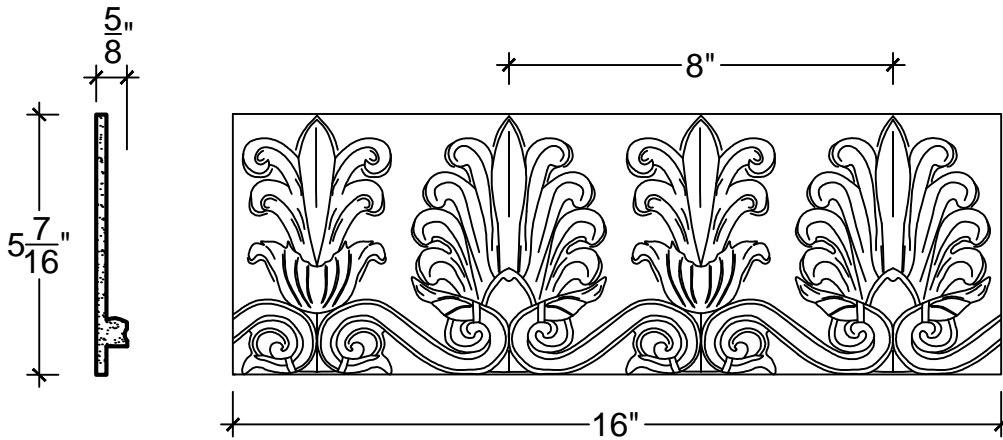

SCALE: 3" = 1'

SCALE: 3" = 1'

SCALE: 3" = 1'

67 Steuben Street
 Brooklyn, NY 11205
 P 718.534.7000
 F 718.534.7040
 www.decocraftusa.com

Design Copyright © Deco Craft USA Inc.2010.All rights reserved

NAME:

LEAF

ITEM#

DC805-34A

MATERIAL:

PLASTER

HEIGHT:

5. 7/16"

PROJECTION:

5/8"

FACE:

N/A

REPEAT:

8"

LENGTH:

16"