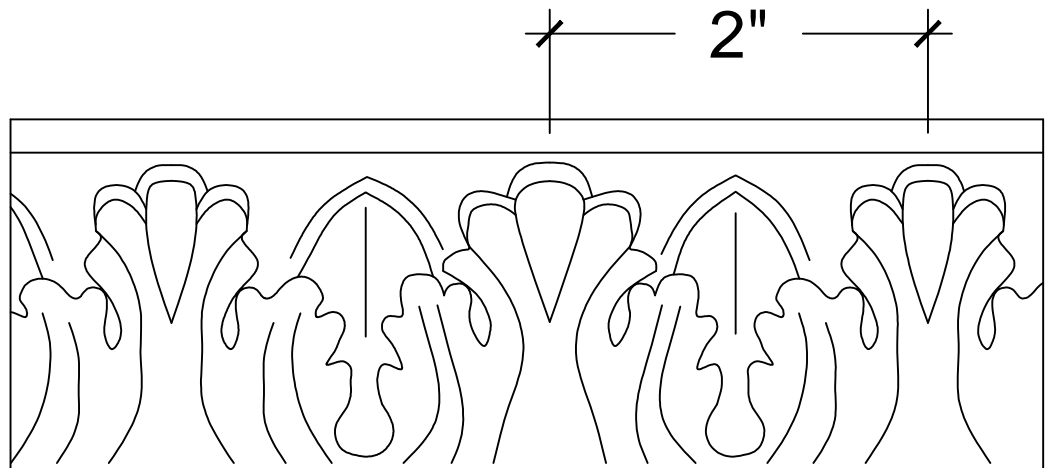

SCALE: 1:1

SCALE: 1:1

SCALE: 1:1

67 Steuben Street
 Brooklyn, NY 11205
 P 718.534.7000
 F 718.534.7040
 www.decocraftusa.com

Design Copyright © Deco Craft USA Inc.2010.All rights reserved

NAME:

LEAF

ITEM#

DC805-31A

MATERIAL:

PLASTER

HEIGHT:

1. 13/16"

PROJECTION:

9/16"

FACE:

N/A

REPEAT:

2"

LENGTH:

12"