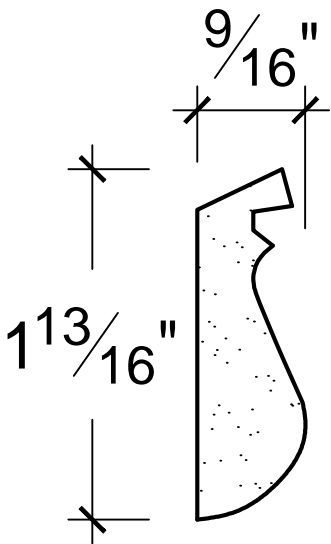

SCALE: 1:1

SCALE: 1:1

SCALE: 1:1

67 Steuben Street
 Brooklyn, NY 11205
 P 718.534.7000
 F 718.534.7040
 www.decocraftusa.com

Design Copyright © Deco Craft USA Inc.2010.All rights reserved

NAME:

LEAF

ITEM#

DC805-31A

MATERIAL:

PLASTER

HEIGHT:

1. 13/16"

PROJECTION:

9/16"

FACE:

N/A

REPEAT:

2"

LENGTH:

12"