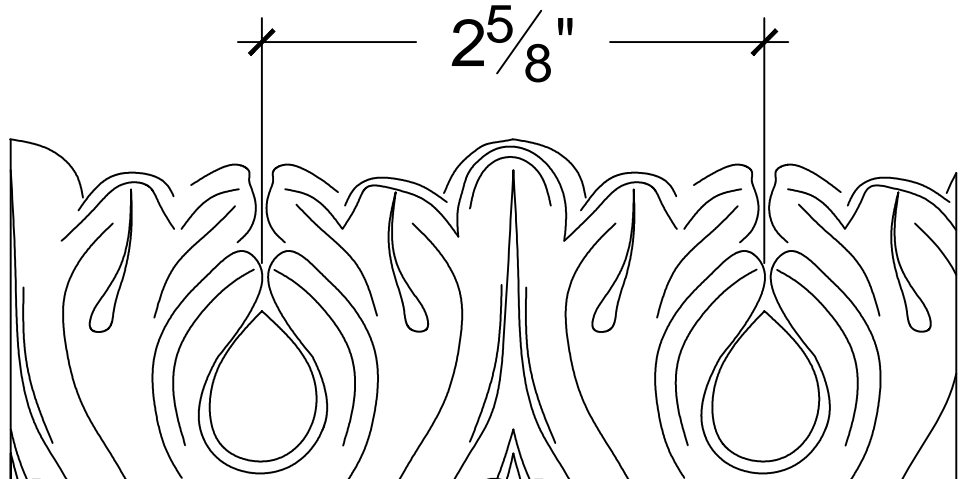

SCALE: 1:1

SCALE: 1:1

SCALE: 1:1

67 Steuben Street  
 Brooklyn, NY 11205  
 P 718.534.7000  
 F 718.534.7040  
[www.decocraftusa.com](http://www.decocraftusa.com)

Design Copyright © Deco Craft USA Inc.2010.All rights reserved

NAME:

**LEAF**

ITEM#

**DC805-23**

MATERIAL:

**PLASTER**

HEIGHT:

1. 3/4"

PROJECTION:

13/16"

FACE:

N/A

REPEAT:

2. 5/8"

LENGTH:

13. 1/8"