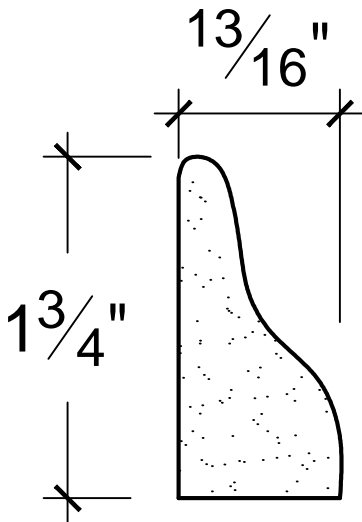

SCALE: 1:1

SCALE: 1:1

SCALE: 1:1

67 Steuben Street  
 Brooklyn, NY 11205  
 P 718.534.7000  
 F 718.534.7040  
[www.decocraftusa.com](http://www.decocraftusa.com)

Design Copyright © Deco Craft USA Inc.2010.All rights reserved

NAME:

**LEAF**

ITEM#

**DC805-23**

MATERIAL:

**PLASTER**

HEIGHT:

1. 3/4"

PROJECTION:

13/16"

FACE:

N/A

REPEAT:

2. 5/8"

LENGTH:

13. 1/8"