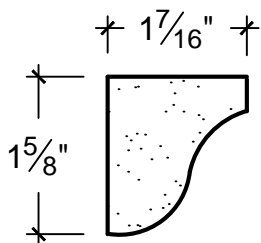

SCALE: 6" - 1"

SCALE: 6" - 1"

SCALE: 6" - 1"

67 Steuben Street  
 Brooklyn, NY 11205  
 P 718.534.7000  
 F 718.534.7040  
 www.decocraftusa.com

Design Copyright © Deco Craft USA Inc.2010.All rights reserved

NAME:

**LEAF**

ITEM#

**DC805-20A**

MATERIAL:

**PLASTER**

HEIGHT:

1. 5/8"

PROJECTION:

1. 7/16"

FACE:

N/A

REPEAT:

4. 5/16"

LENGTH:

24. 1/2"