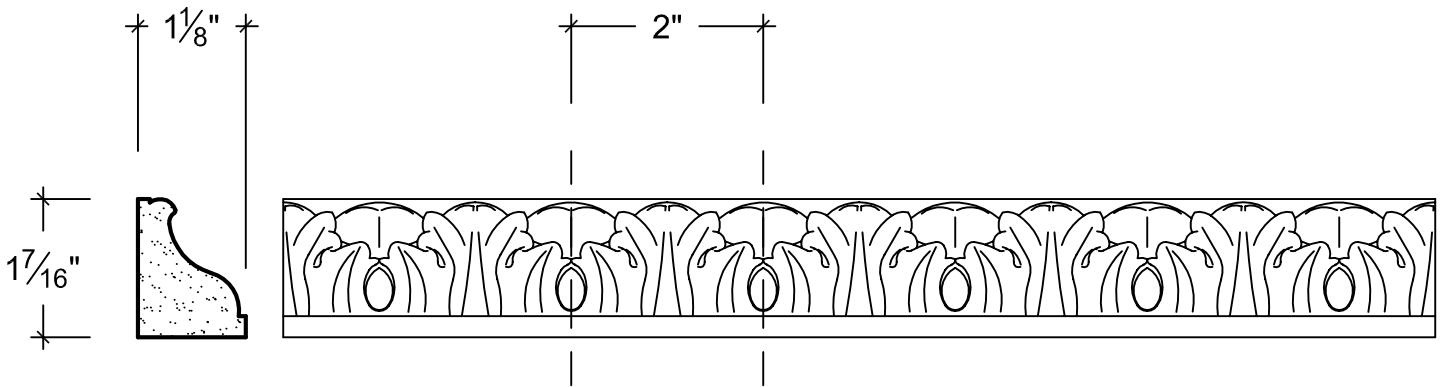

SCALE: 6" = 1'

SCALE: 6" = 1'

SCALE: 6" = 1'

67 Steuben Street
 Brooklyn, NY 11205
 P 718.534.7000
 F 718.534.7040
 www.decocraftusa.com

Design Copyright © Deco Craft USA Inc. 2010. All rights reserved

NAME:	LEAF 017	HEIGHT:	1-1/8"
ITEM#	DC805-017	PROJECTION:	1-7/16"
MATERIAL:	PLASTER	FACE:	N/A
		REPEAT:	2"
		LENGTH:	12"