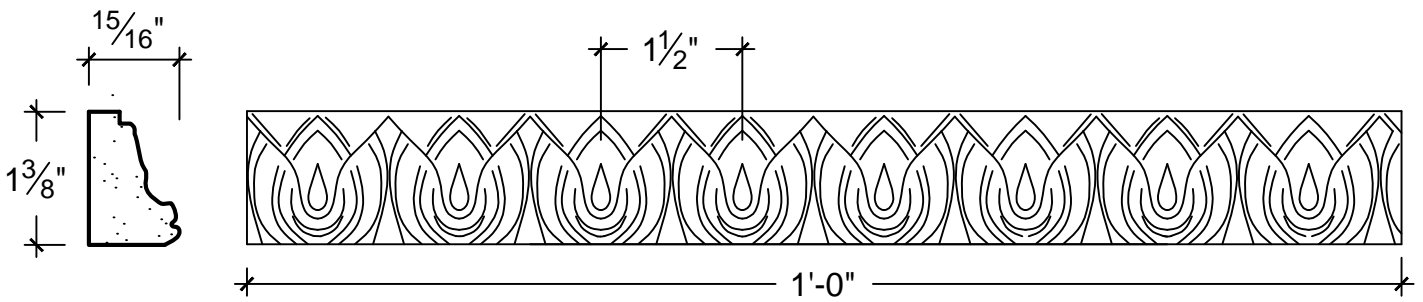

SCALE: 6" = 1'

SCALE: 6" = 1'

SCALE: 6" = 1'

67 Steuben Street  
 Brooklyn, NY 11205  
 P 718.534.7000  
 F 718.534.7040  
 www.decocraftusa.com

Design Copyright © Deco Craft USA Inc.2010.All rights reserved

NAME:

**LEAF**

ITEM#

**DC805-13B**

MATERIAL:

**PLASTER**

HEIGHT:

**1. 3/8"**

PROJECTION:

**15/16"**

FACE:

**N/A**

REPEAT:

**1. 1/2"**

LENGTH:

**12"**