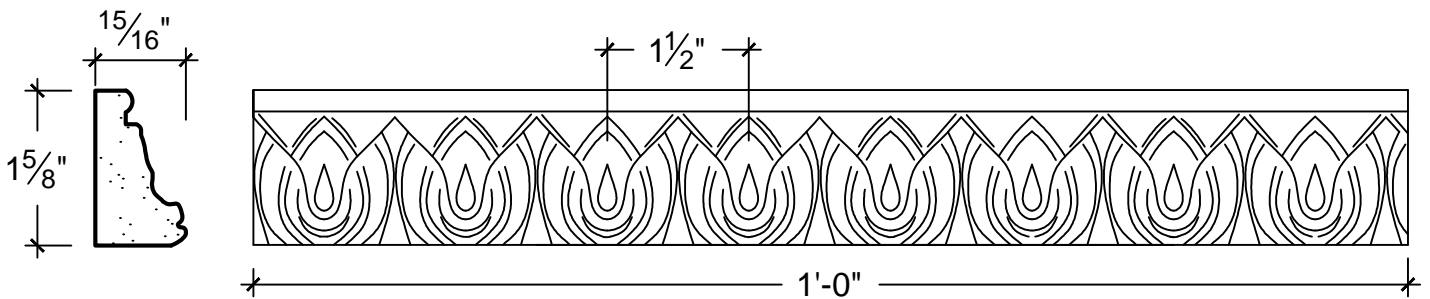

SCALE: 6" = 1'

SCALE: 6" = 1'

SCALE: 6" = 1'

67 Steuben Street  
 Brooklyn, NY 11205  
 P 718.534.7000  
 F 718.534.7040  
 www.decocraftusa.com

Design Copyright © Deco Craft USA Inc.2010.All rights reserved

NAME:

**LEAF**

ITEM#

**DC805-13A**

MATERIAL:

**PLASTER**

HEIGHT:

1. 5/8"

PROJECTION:

15/16"

FACE:

N/A

REPEAT:

1. 1/2"

LENGTH:

12"