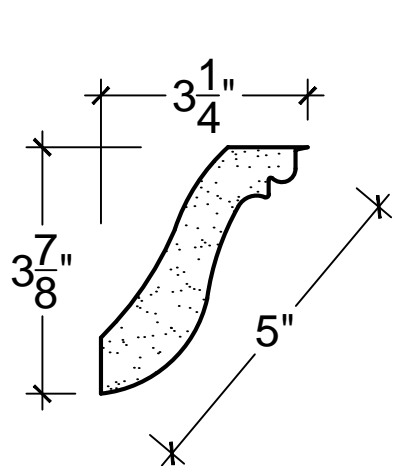

SCALE: 4" - 1'-0"

SCALE: 4" - 1'-0"

SCALE: 4" - 1'-0"

67 Steuben Street  
 Brooklyn, NY 11205  
 P 718.534.7000  
 F 718.534.7040  
 www.decocraftusa.com

Design Copyright © Deco Craft USA Inc.2010.All rights reserved

NAME:	LEAF	HEIGHT:	3. 7/8"
ITEM#	DC805-11A	PROJECTION:	3. 1/4"
MATERIAL:	PLASTER	FACE:	5"
		REPEAT:	3. 3/8"
		LENGTH:	12"