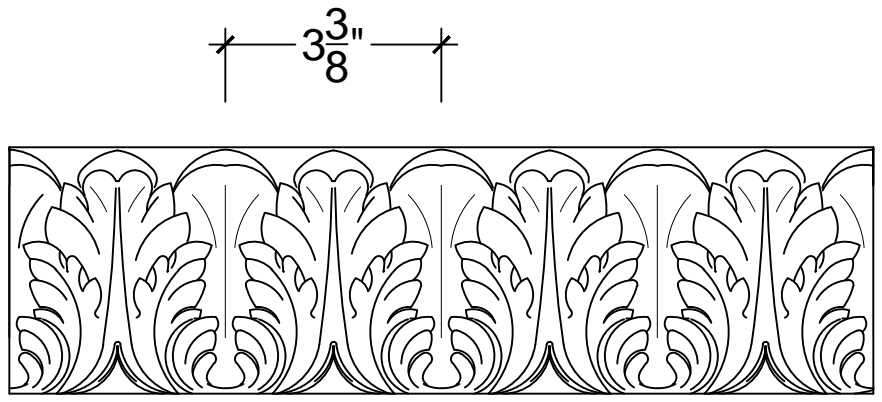

SCALE: 4" - 1'-0"

SCALE: 4" - 1'-0"

SCALE: 4" - 1'-0"

67 Steuben Street  
 Brooklyn, NY 11205  
 P 718.534.7000  
 F 718.534.7040  
 www.decocraftusa.com

Design Copyright © Deco Craft USA Inc.2010.All rights reserved

NAME:	LEAF	HEIGHT:	3. 7/8"
ITEM#	DC805-11A	PROJECTION:	3. 1/4"
MATERIAL:	PLASTER	FACE:	5"
		REPEAT:	3. 3/8"
		LENGTH:	12"