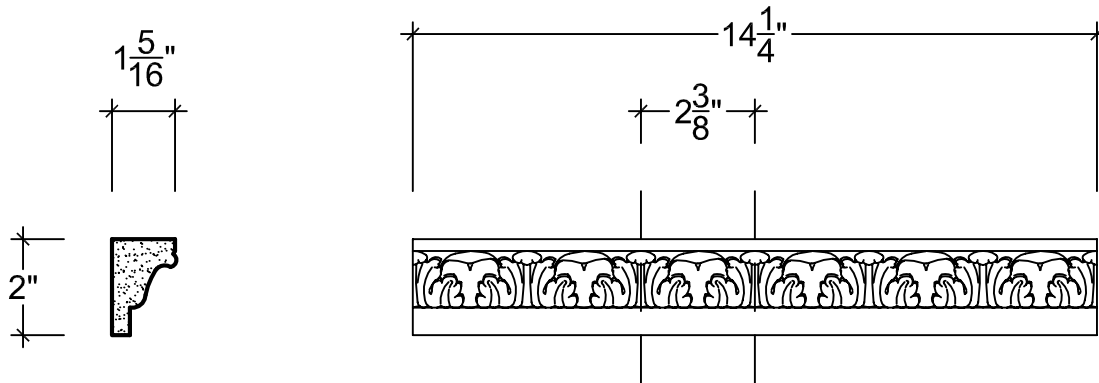

SCALE: 3" = 1'

SCALE: 3" = 1'

SCALE: 3" = 1'

67 Steuben Street
 Brooklyn, NY 11205
 P 718.534.7000
 F 718.534.7040
 www.decocraftusa.com

Design Copyright © Deco Craft USA Inc.2010.All rights reserved

NAME:

LEAF 09

ITEM#

DC805-09

MATERIAL:

PLASTER

HEIGHT:

2"

PROJECTION:

1-5/16"

FACE:

N/A

REPEAT:

2-3/8"

LENGTH:

14-1/4"