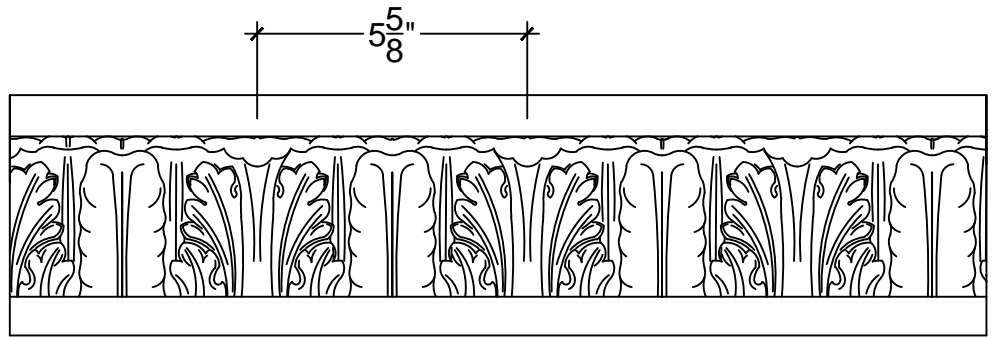

SCALE: 3" = 1'

SCALE: 3" = 1'

SCALE: 3" = 1'

67 Steuben Street
 Brooklyn, NY 11205
 P 718.534.7000
 F 718.534.7040
 www.decocraftusa.com

Design Copyright © Deco Craft USA Inc.2010.All rights reserved

NAME:

LEAF

ITEM#

DC805-07A

MATERIAL:

PLASTER

HEIGHT:

5"

PROJECTION:

3"

FACE:

N/A

REPEAT:

5. 5/8"

LENGTH:

12. 1/2"