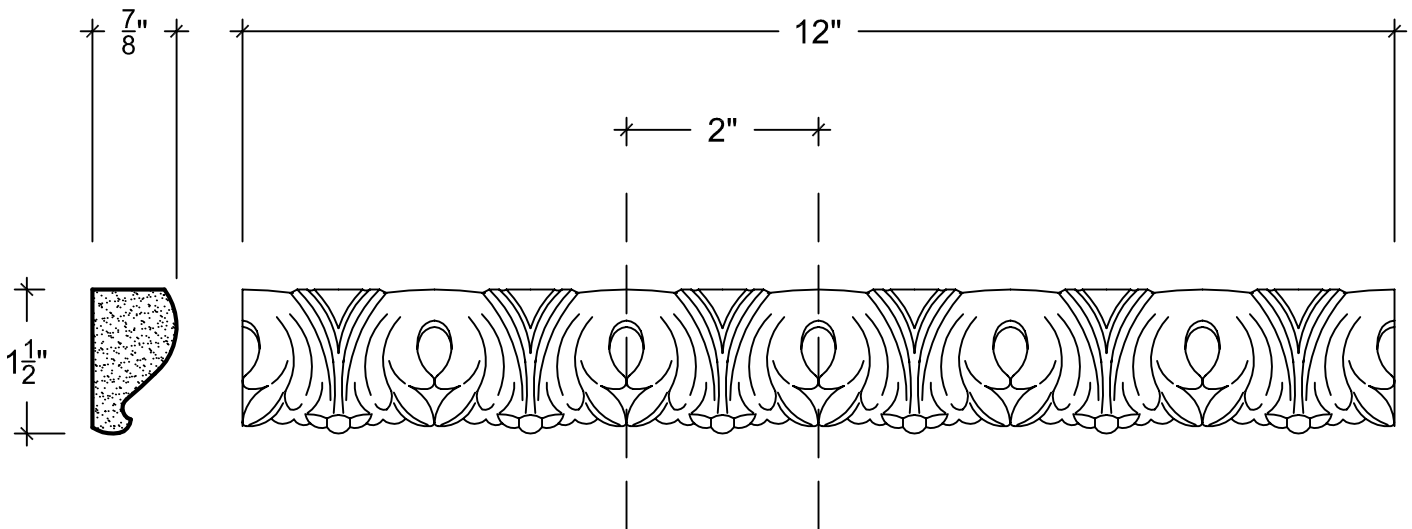

SCALE: 6" = 1'

SCALE: 6" = 1'

SCALE: 6" = 1'

67 Steuben Street
 Brooklyn, NY 11205
 P 718.534.7000
 F 718.534.7040
 www.decocraftusa.com

Design Copyright © Deco Craft USA Inc. 2010. All rights reserved

NAME:	LEAF 04	HEIGHT:	1-1/2"
ITEM#	DC805-04	PROJECTION:	7/8"
MATERIAL:	PLASTER	FACE:	N/A
		REPEAT:	2"
		LENGTH:	12"