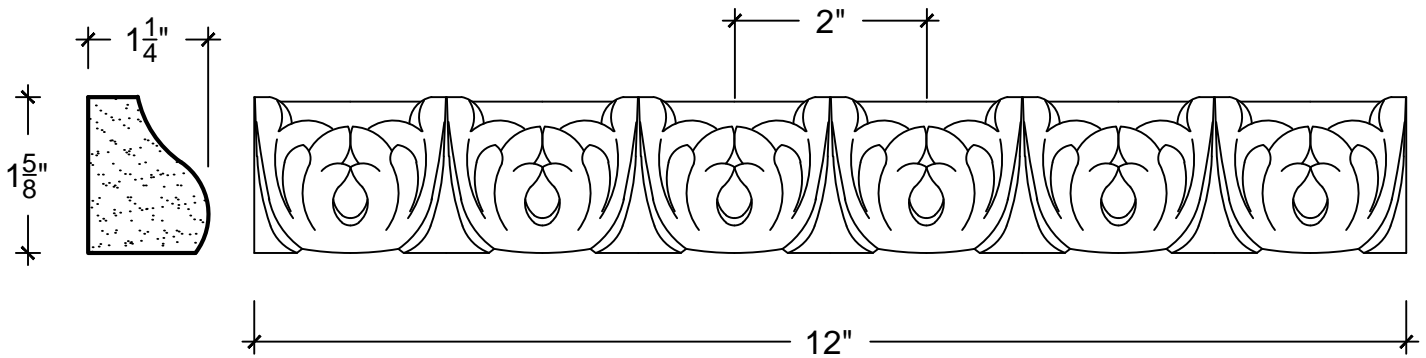

SCALE: 6" = 1'

SCALE: 6" = 1'

SCALE: 6" = 1'

67 Steuben Street  
 Brooklyn, NY 11205  
 P 718.534.7000  
 F 718.534.7040  
 www.decocraftusa.com

Design Copyright © Deco Craft USA Inc.2010.All rights reserved

NAME:	LEAF	HEIGHT:	1-5/8"
ITEM#	DC805-03A	PROJECTION:	1-1/4"
MATERIAL:	PLASTER	FACE:	N/A
		REPEAT:	2"
		LENGTH:	12"