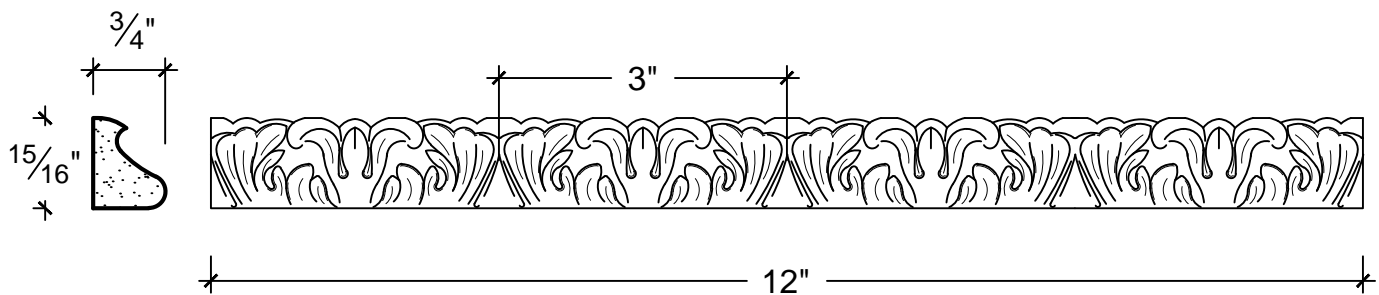

SCALE: 6" = 1'

SCALE: 6" = 1'

SCALE: 6" = 1'

67 Steuben Street  
 Brooklyn, NY 11205  
 P 718.534.7000  
 F 718.534.7040  
 www.decocraftusa.com

Design Copyright © Deco Craft USA Inc.2010.All rights reserved

NAME:	LEAF	HEIGHT:	15/16"
ITEM#	DC805-01A	PROJECTION:	3/4"
MATERIAL:	PLASTER	FACE:	N/A
		REPEAT:	3"
		LENGTH:	12"