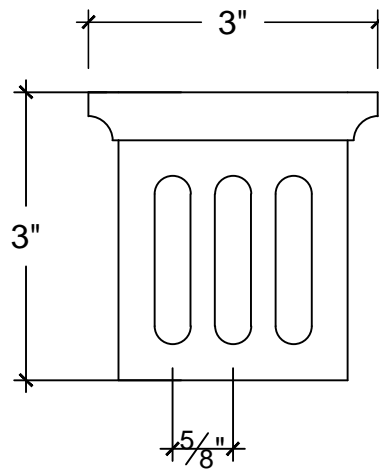

SCALE: 6" = 1'-0"

SCALE: 6" = 1'-0"

SCALE: 6" = 1'-0"

67 Steuben Street
 Brooklyn, NY 11205
 P 718.534.7000
 F 718.534.7040
 www.decocraftusa.com

Design Copyright © Deco Craft USA Inc.2010.All rights reserved

NAME:

BRACKET

ITEM#

DC804-15A

MATERIAL:

PLASTER

HEIGHT:

3"

PROJECTION:

13/16"

FACE:

N/A

REPEAT:

5/8"

LENGTH:

WIDTH

3"