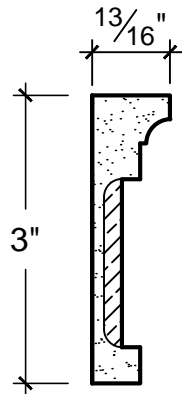

SCALE: 6" = 1'-0"

SCALE: 6" = 1'-0"

SCALE: 6" = 1'-0"

67 Steuben Street
 Brooklyn, NY 11205
 P 718.534.7000
 F 718.534.7040
 www.decocraftusa.com

Design Copyright © Deco Craft USA Inc.2010.All rights reserved

NAME:

BRACKET

ITEM#

DC804-15A

MATERIAL:

PLASTER

HEIGHT:

3"

PROJECTION:

13/16"

FACE:

N/A

REPEAT:

5/8"

LENGTH:

WIDTH

3"