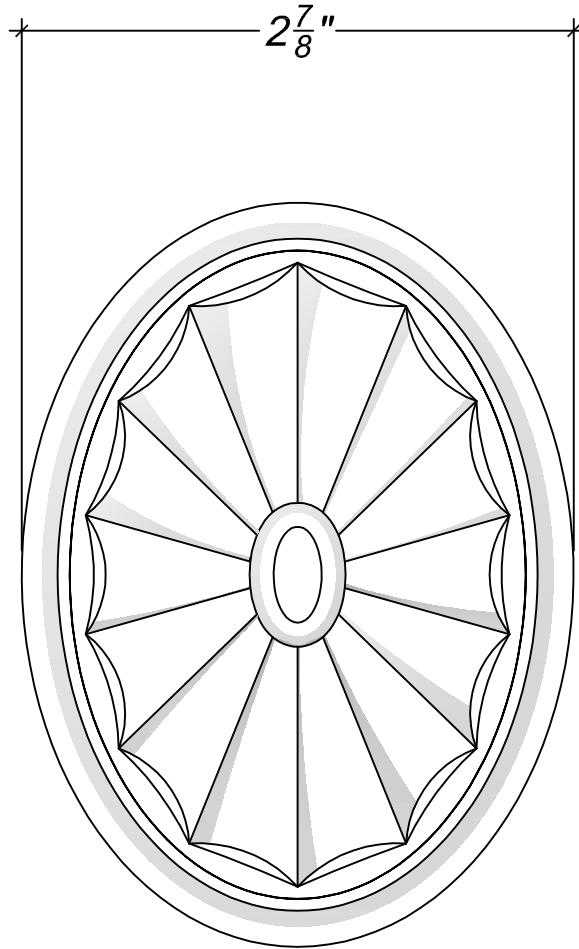

SCALE: 1' = 1'

SCALE: 1' = 1'

67 Steuben Street  
Brooklyn, NY 11205  
P 718.534.7000  
F 718.534.7040  
www.decocraftusa.com

Design Copyright © Deco Craft USA Inc. 2010. All rights reserved

NAME:

**ROSETTE**

ITEM#

**DC803-02**

MATERIAL:

**PLASTER**

HEIGHT:

**3-7/8"**

PROJECTION:

**1/2"**

FACE:

**N/A**

REPEAT:

**N/A**

LENGTH:

**N/A**

WIDTH:

**2-7/8"**