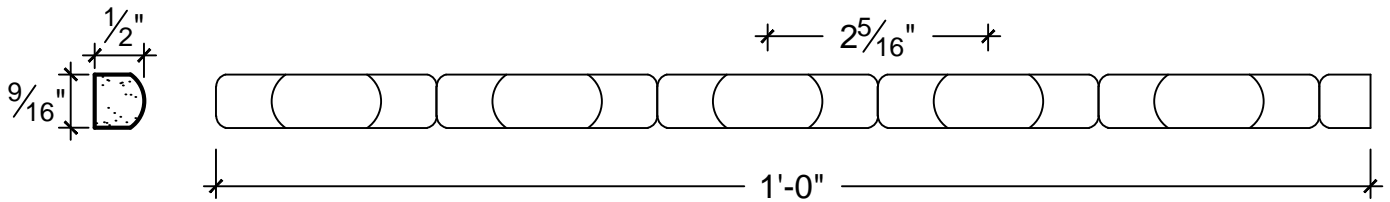

SCALE: 6" = 1'

SCALE: 6" = 1'

SCALE: 6" = 1'

67 Steuben Street
 Brooklyn, NY 11205
 P 718.534.7000
 F 718.534.7040
 www.decocraftusa.com

Design Copyright © Deco Craft USA Inc.2010.All rights reserved

| | | | |
|-----------|-----------|-------------|----------|
| NAME: | BEADS | HEIGHT: | 9/16" |
| ITEM# | DC802-10A | PROJECTION: | 1/2" |
| MATERIAL: | PLASTER | FACE: | N/A |
| | | REPEAT: | 2. 5/16" |
| | | LENGTH: | 12" |