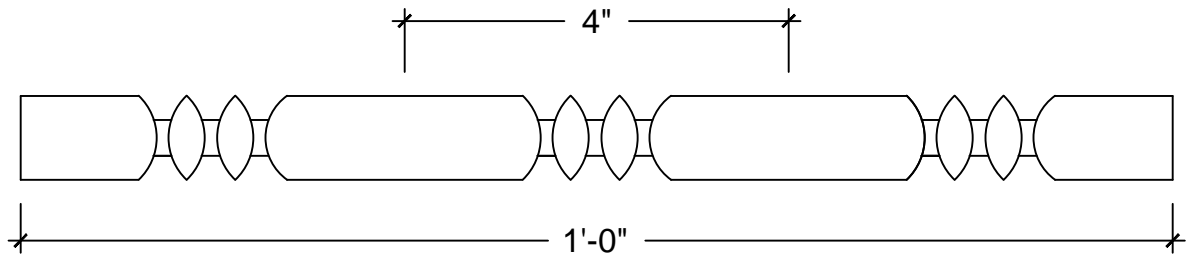

SCALE: 6" = 1'

SCALE: 6" = 1'

SCALE: 6" = 1'

67 Steuben Street
 Brooklyn, NY 11205
 P 718.534.7000
 F 718.534.7040
 www.decocraftusa.com

Design Copyright © Deco Craft USA Inc.2010.All rights reserved

NAME:	BEADS	HEIGHT:	7/8"
ITEM#	DC802-09A	PROJECTION:	13/16"
MATERIAL:	PLASTER	FACE:	N/A
		REPEAT:	4"
		LENGTH:	12"