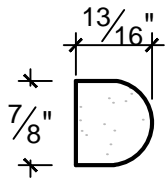

SCALE: 6" = 1'

SCALE: 6" = 1'

SCALE: 6" = 1'

67 Steuben Street
 Brooklyn, NY 11205
 P 718.534.7000
 F 718.534.7040
 www.decocraftusa.com

Design Copyright © Deco Craft USA Inc.2010.All rights reserved

NAME:	BEADS	HEIGHT:	7/8"
ITEM#	DC802-09A	PROJECTION:	13/16"
MATERIAL:	PLASTER	FACE:	N/A
		REPEAT:	4"
		LENGTH:	12"