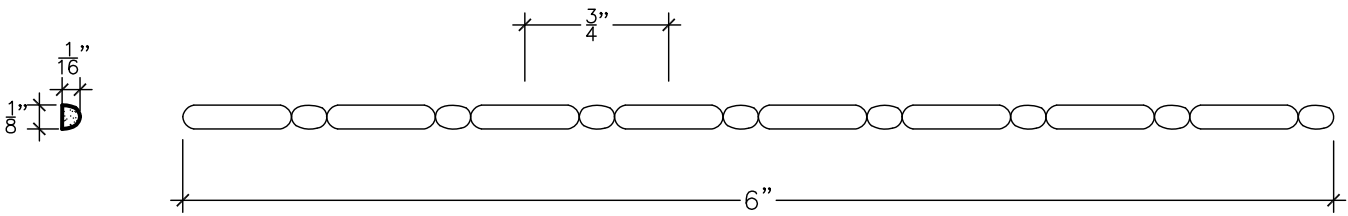

SCALE: 1:1

SCALE: 1:1

SCALE: 1:1

67 Steuben Street
Brooklyn, NY 11205
P 718.534.7000
F 718.534.7040
www.decocraftusa.com

Design Copyright © Deco Craft USA Inc.2010.All rights reserved

NAME:

BEADS 02C

ITEM#

DC802-02C

MATERIAL:

PLASTER

HEIGHT:

1/8"

PROJECTION:

1/16"

FACE:

N/A

REPEAT:

3/4"

LENGTH:

6"