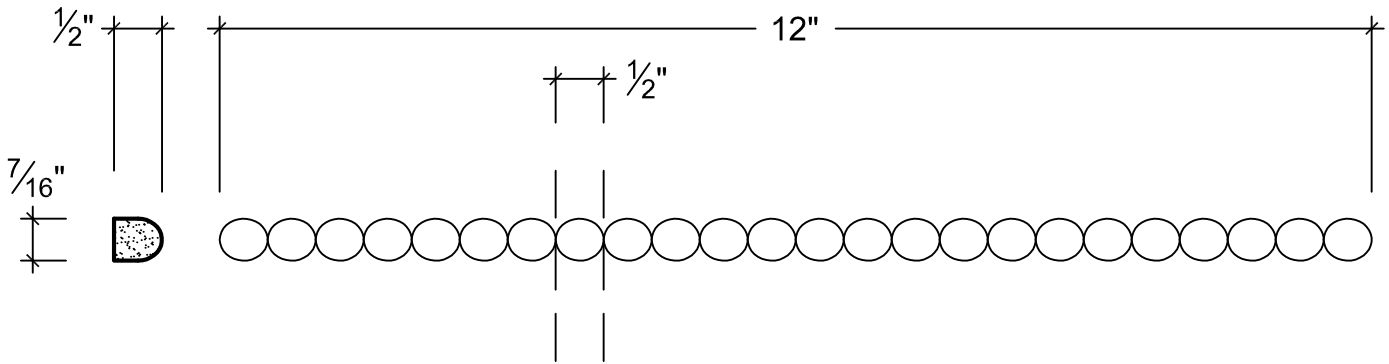

SCALE: 6" = 1'

SCALE: 6" = 1'

SCALE: 6" = 1'

67 Steuben Street  
 Brooklyn, NY 11205  
 P 718.534.7000  
 F 718.534.7040  
 www.decocraftusa.com

Design Copyright © Deco Craft USA Inc.2010.All rights reserved

NAME:	BEADS 01D	HEIGHT:	7/16"
ITEM#	DC802-01D	PROJECTION:	1/2"
MATERIAL:	PLASTER	FACE:	N/A
		REPEAT:	1/2"
		LENGTH:	12"