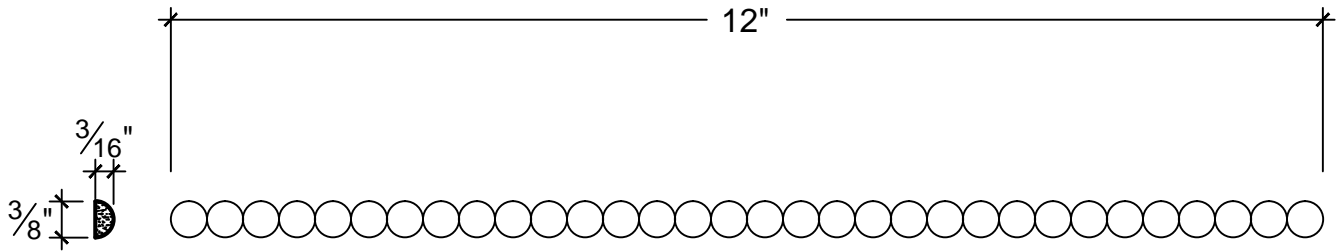

SCALE: 6" = 1'

SCALE: 6" = 1'

SCALE: 6" = 1'

67 Steuben Street
 Brooklyn, NY 11205
 P 718.534.7000
 F 718.534.7040
 www.decocraftusa.com

Design Copyright © Deco Craft USA Inc.2010.All rights reserved

NAME:	BEADS 01B	HEIGHT:	3/8"
ITEM#	DC802-01B	PROJECTION:	3/16"
MATERIAL:	PLASTER	FACE:	N/A
		REPEAT:	3/8"
		LENGTH:	12"