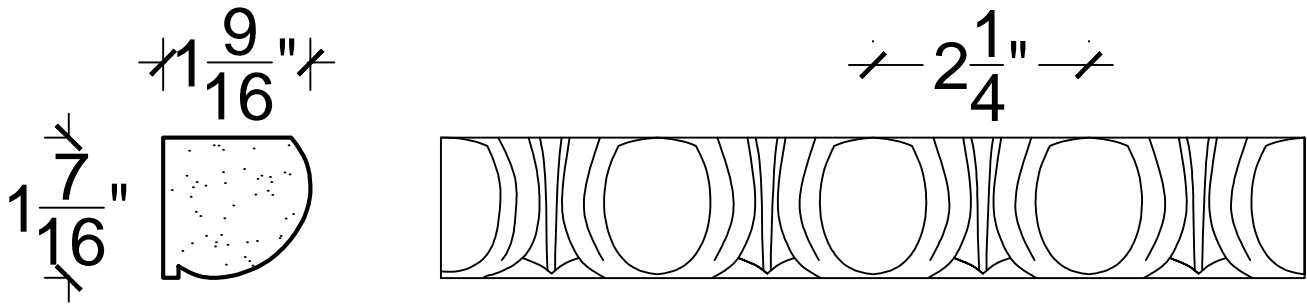

SCALE: 6" - 1"

SCALE: 6" - 1"

SCALE: 6" - 1"

67 Steuben Street
 Brooklyn, NY 11205
 P 718.534.7000
 F 718.534.7040
 www.decocraftusa.com

Design Copyright © Deco Craft USA Inc.2010.All rights reserved

NAME:

EGG N DART

ITEM#

DC801-17A

MATERIAL:

PLASTER

HEIGHT:

1. 7/16"

PROJECTION:

1. 9/16"

FACE:

N/A

REPEAT:

2. 1/4"

LENGTH:

12"