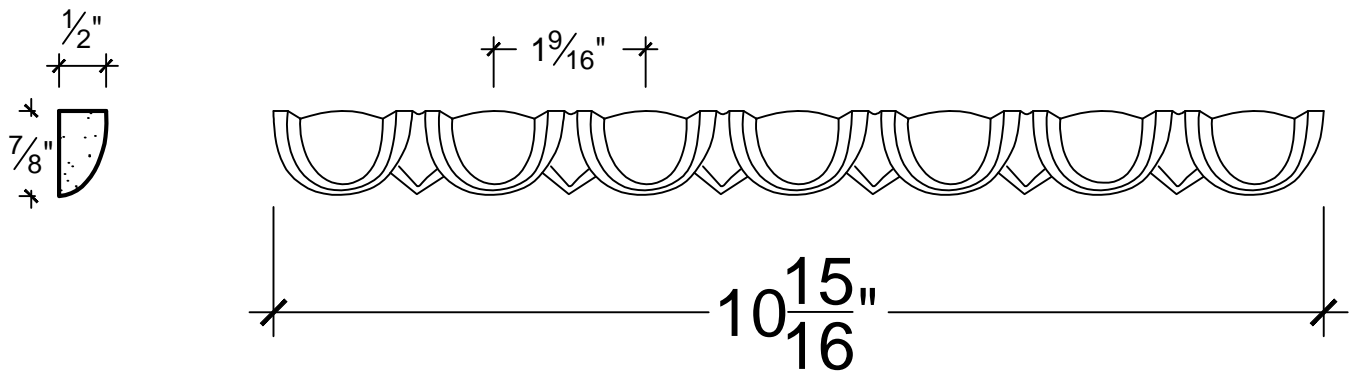

SCALE: 6" - 1"

SCALE: 6" - 1"

SCALE: 6" - 1"

67 Steuben Street
 Brooklyn, NY 11205
 P 718.534.7000
 F 718.534.7040
 www.decocraftusa.com

Design Copyright © Deco Craft USA Inc.2010.All rights reserved

NAME:	EGG & DART	HEIGHT:	7/8"
ITEM#	DC801-04C	PROJECTION:	1/2"
MATERIAL:	PLASTER	FACE:	N/A
		REPEAT:	1. 9/16"
		LENGTH:	10. 15/16"