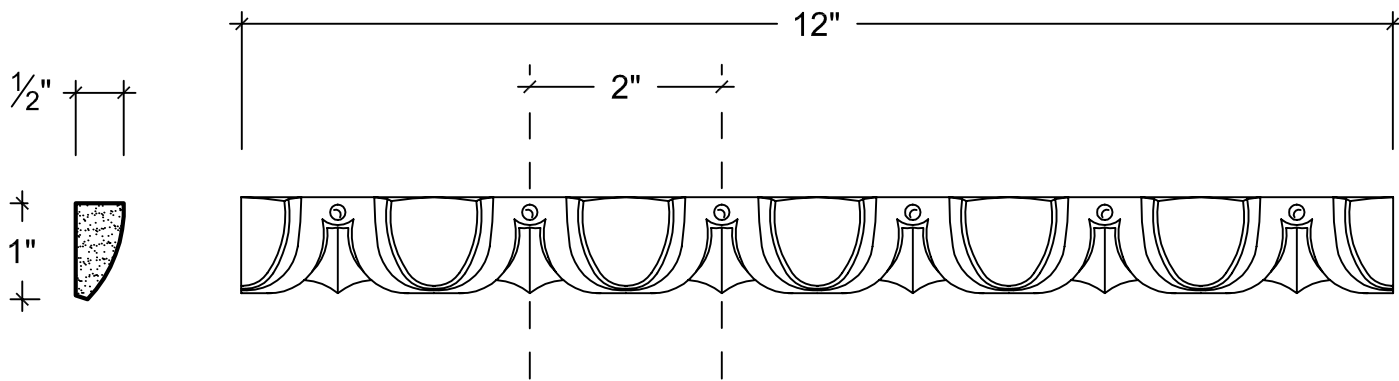

SCALE: 3" = 1'

SCALE: 3" = 1'

SCALE: 3" = 1'

67 Steuben Street  
 Brooklyn, NY 11205  
 P 718.534.7000  
 F 718.534.7040  
 www.decocraftusa.com

Design Copyright © Deco Craft USA Inc.2010.All rights reserved

NAME:

**EGG & DART**

ITEM#

**DC801-01**

MATERIAL:

**PLASTER**

HEIGHT:

1"

PROJECTION:

1/2"

FACE:

N/A

REPEAT:

2"

LENGTH:

12"