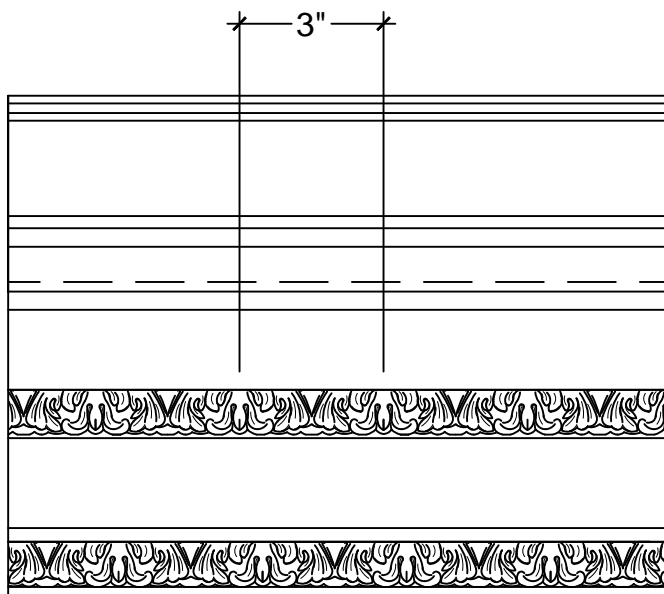

SCALE: 3" - 1"

SCALE: 3" - 1"

SCALE: 3" - 1"

67 Steuben Street
 Brooklyn, NY 11205
 P 718.534.7000
 F 718.534.7040
 www.decocraftusa.com

Design Copyright © Deco Craft USA Inc.2010.All rights reserved

NAME:

CROWN

ITEM#

DC510-140

MATERIAL:

PLASTER

HEIGHT:

10. 1/2"

PROJECTION:

8. 5/16"

FACE:

13. 3/8"

REPEAT:

3"

LENGTH:

96"