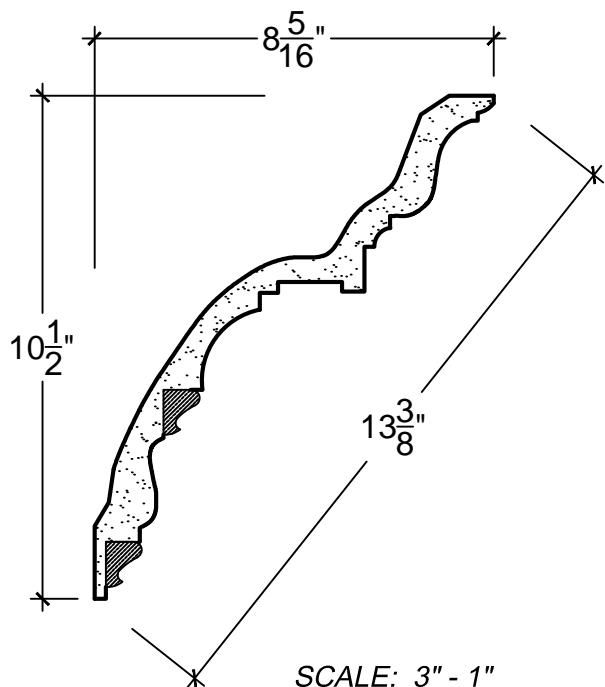

SCALE: 3" - 1"

SCALE: 3" - 1"

SCALE: 3" - 1"

67 Steuben Street
 Brooklyn, NY 11205
 P 718.534.7000
 F 718.534.7040
 www.decocraftusa.com

Design Copyright © Deco Craft USA Inc.2010.All rights reserved

NAME:

CROWN

ITEM#

DC510-140

MATERIAL:

PLASTER

HEIGHT:

10. 1/2"

PROJECTION:

8. 5/16"

FACE:

13. 3/8"

REPEAT:

3"

LENGTH:

96"