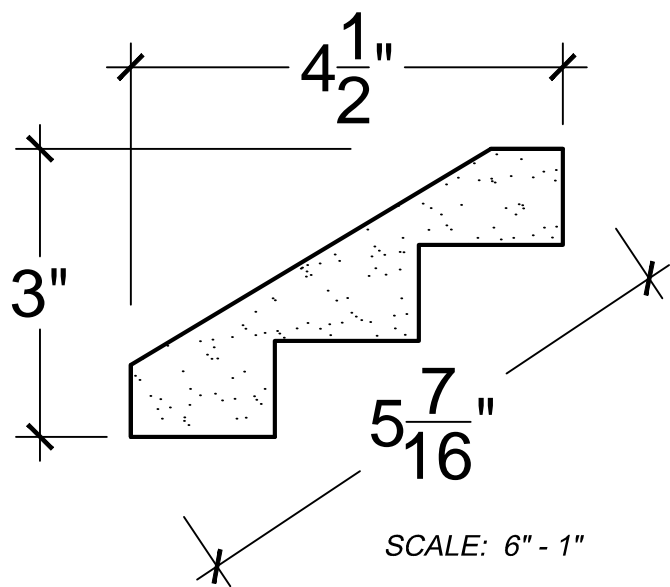

SCALE: 6" - 1"

SCALE: 6" - 1"

SCALE: 6" - 1"

67 Steuben Street  
 Brooklyn, NY 11205  
 P 718.534.7000  
 F 718.534.7040  
 www.decocraftusa.com  
 Design Copyright © Deco Craft USA Inc.2010.All rights reserved

NAME:	<b>CROWN</b>	HEIGHT:	3"
ITEM#	<b>DC503-328</b>	PROJECTION:	4. 1/2"
MATERIAL:	<b>PLASTER</b>	FACE:	5. 7/16"
		REPEAT:	N/A
		LENGTH:	96"