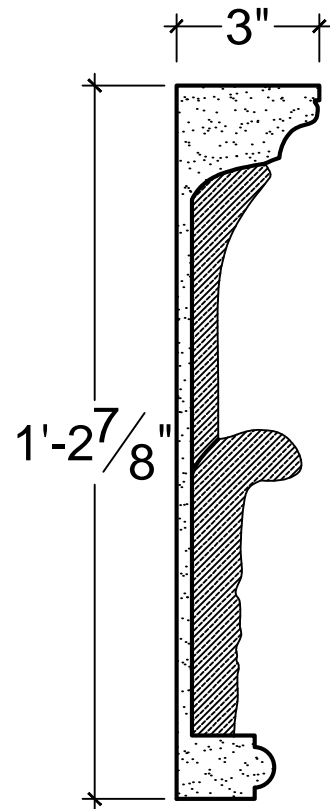

SCALE: 3" - 1"

67 Steuben Street  
 Brooklyn, NY 11205  
 P 718.534.7000  
 F 718.534.7040  
 www.decocraftusa.com

Design Copyright © Deco Craft USA Inc.2010.All rights reserved

NAME:	<b>CAPITAL</b>	HEIGHT:	14. 7/8"
ITEM#	<b>DC818-02A</b>	PROJECTION:	3"
MATERIAL:	<b>PLASTER</b>	FACE:	N/A
		REPEAT:	N/A
		LENGTH:	N/A
		WIDTH:	17. 11/16"