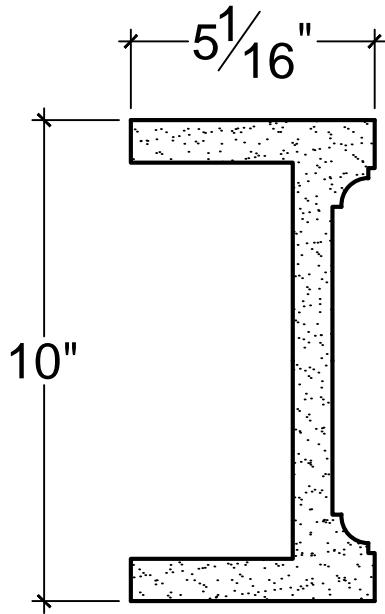

SCALE: 3" = 1'

SCALE: 3" = 1'

SCALE: 3" = 1'

67 Steuben Street  
 Brooklyn, NY 11205  
 P 718.534.7000  
 F 718.534.7040  
 www.decocraftusa.com

Design Copyright © Deco Craft USA Inc.2010.All rights reserved

NAME:	BEAM	HEIGHT:	10"
ITEM#	DC710-139	PROJECTION:	5. 1/16"
MATERIAL:	PLASTER	FACE:	N/A
		REPEAT:	N/A
		LENGTH:	96"