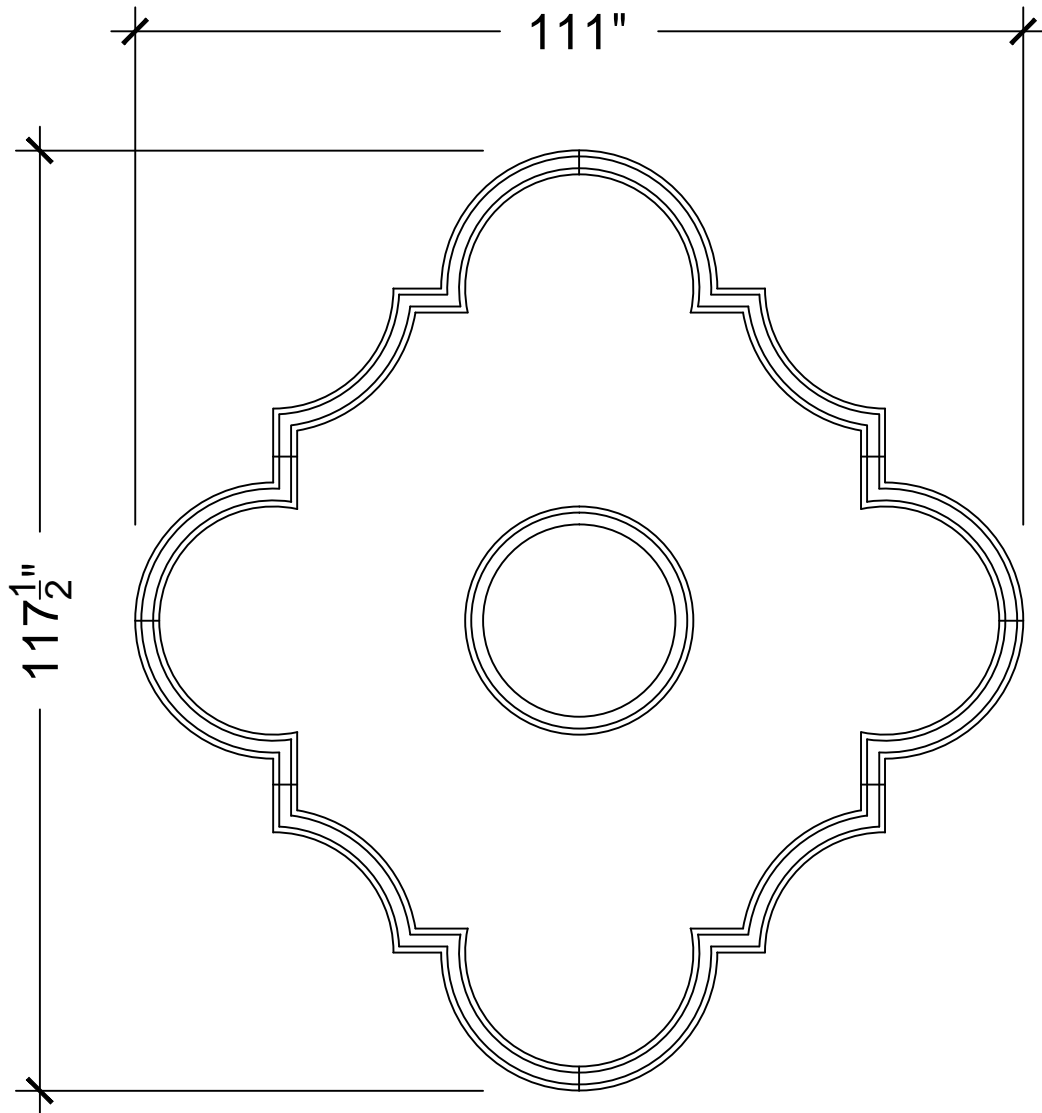

SCALE: 3/4" - 1"

SCALE: 6" - 1"

67 Steuben Street
 Brooklyn, NY 11205
 P 718.534.7000
 F 718.534.7040
 www.decocraftusa.com

Design Copyright © Deco Craft USA Inc.2010.All rights reserved

| | | | |
|-----------|------------------------|-------------|-----------|
| NAME: | CEILING PATTERN | HEIGHT: | 3" |
| ITEM# | DC707-276 | PROJECTION: | 1" |
| MATERIAL: | PLASTER | FACE: | N/A |
| | | REPEAT: | N/A |
| | | LENGTH: | N/A |

MATERIAL:

PLASTER

HEIGHT:

N/A

PROJECTION:

N/A

FACE:

N/A

REPEAT:

N/A

LENGTH:

N/A

SCALE: 3/8" - 1"

67 Steuben Street
 Brooklyn, NY 11205
 P 718.534.7000
 F 718.534.7040
www.decocraftusa.com

Design Copyright © Deco Craft USA Inc.2010.All rights reserved

| | | | |
|-----------|-----------------|-------------|-----|
| NAME: | CEILING PATTERN | HEIGHT: | N/A |
| ITEM# | DC707-276 | PROJECTION: | N/A |
| MATERIAL: | PLASTER | FACE: | N/A |
| | | REPEAT: | N/A |
| | | LENGTH: | N/A |

SCALE: 1/2" - 1"

67 Steuben Street
 Brooklyn, NY 11205
 P 718.534.7000
 F 718.534.7040
www.decocraftusa.com

Design Copyright © Deco Craft USA Inc.2010.All rights reserved

| | | | |
|-----------|-----------------|-------------|-----|
| NAME: | CEILING PATTERN | HEIGHT: | N/A |
| ITEM# | DC707-276 | PROJECTION: | N/A |
| MATERIAL: | PLASTER | FACE: | N/A |
| | | REPEAT: | N/A |
| | | LENGTH: | N/A |