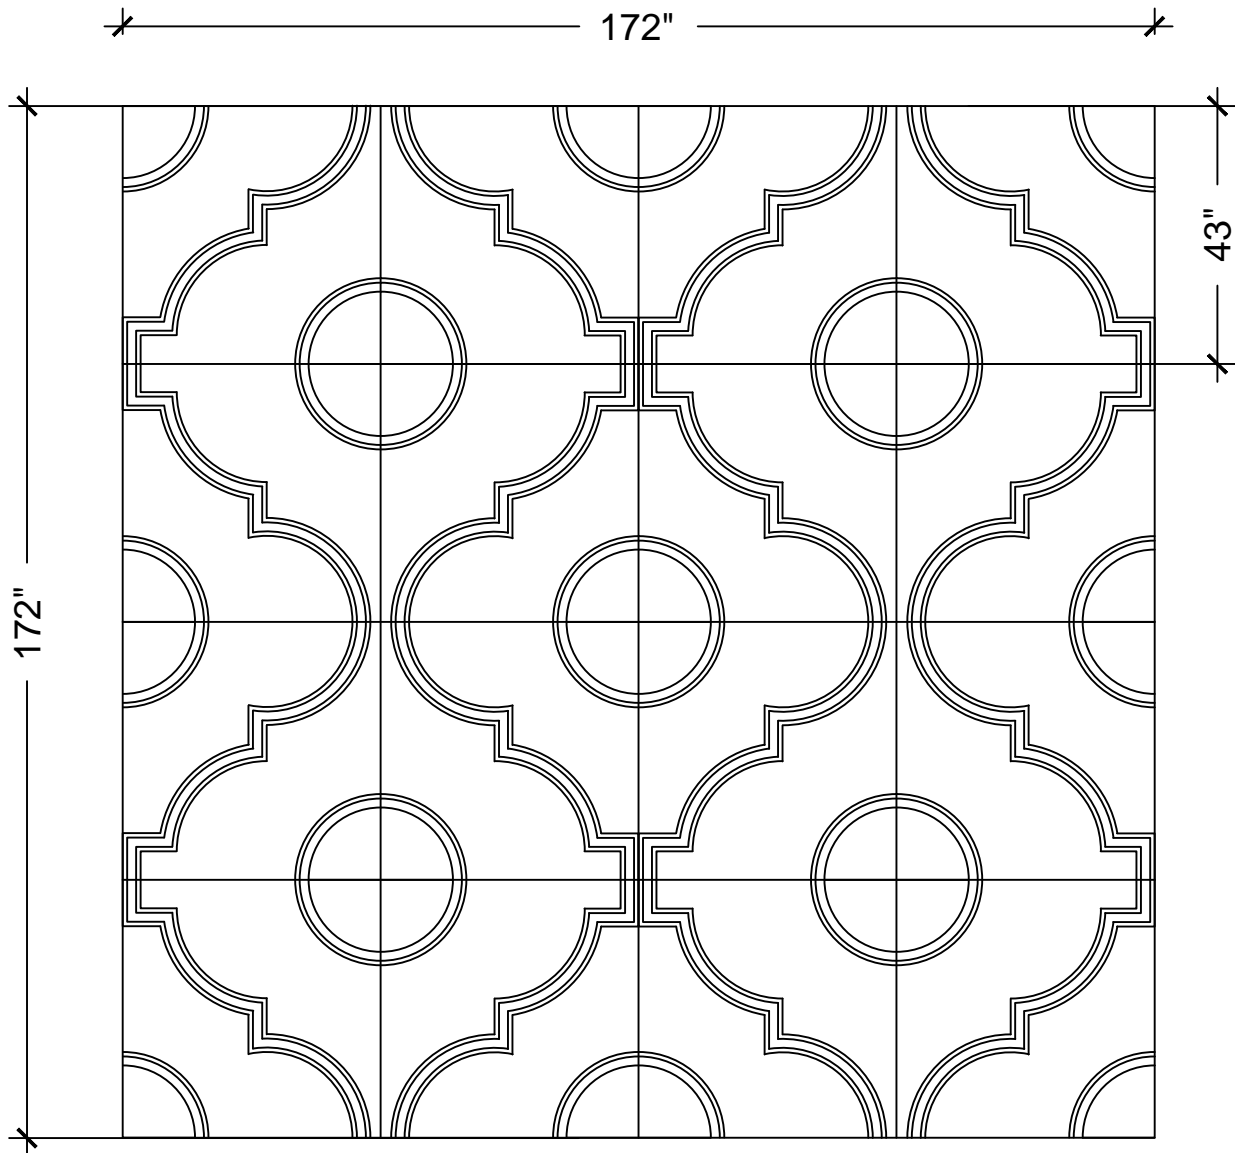

SCALE: 3/4" - 1"

SCALE: 6" - 1"

67 Steuben Street
 Brooklyn, NY 11205
 P 718.534.7000
 F 718.534.7040
 www.decocraftusa.com

Design Copyright © Deco Craft USA Inc.2010.All rights reserved

| | | | |
|-----------|------------------------|-------------|-----------|
| NAME: | CEILING PATTERN | HEIGHT: | 3" |
| ITEM# | DC707-276 | PROJECTION: | 1" |
| MATERIAL: | PLASTER | FACE: | N/A |
| | | REPEAT: | N/A |
| | | LENGTH: | N/A |

SCALE: 3/8" - 1"

67 Steuben Street
 Brooklyn, NY 11205
 P 718.534.7000
 F 718.534.7040
www.decocraftusa.com

Design Copyright © Deco Craft USA Inc.2010.All rights reserved

NAME:

CEILING PATTERN

ITEM#

DC707-276

MATERIAL:

PLASTER

HEIGHT:

N/A

PROJECTION:

N/A

FACE:

N/A