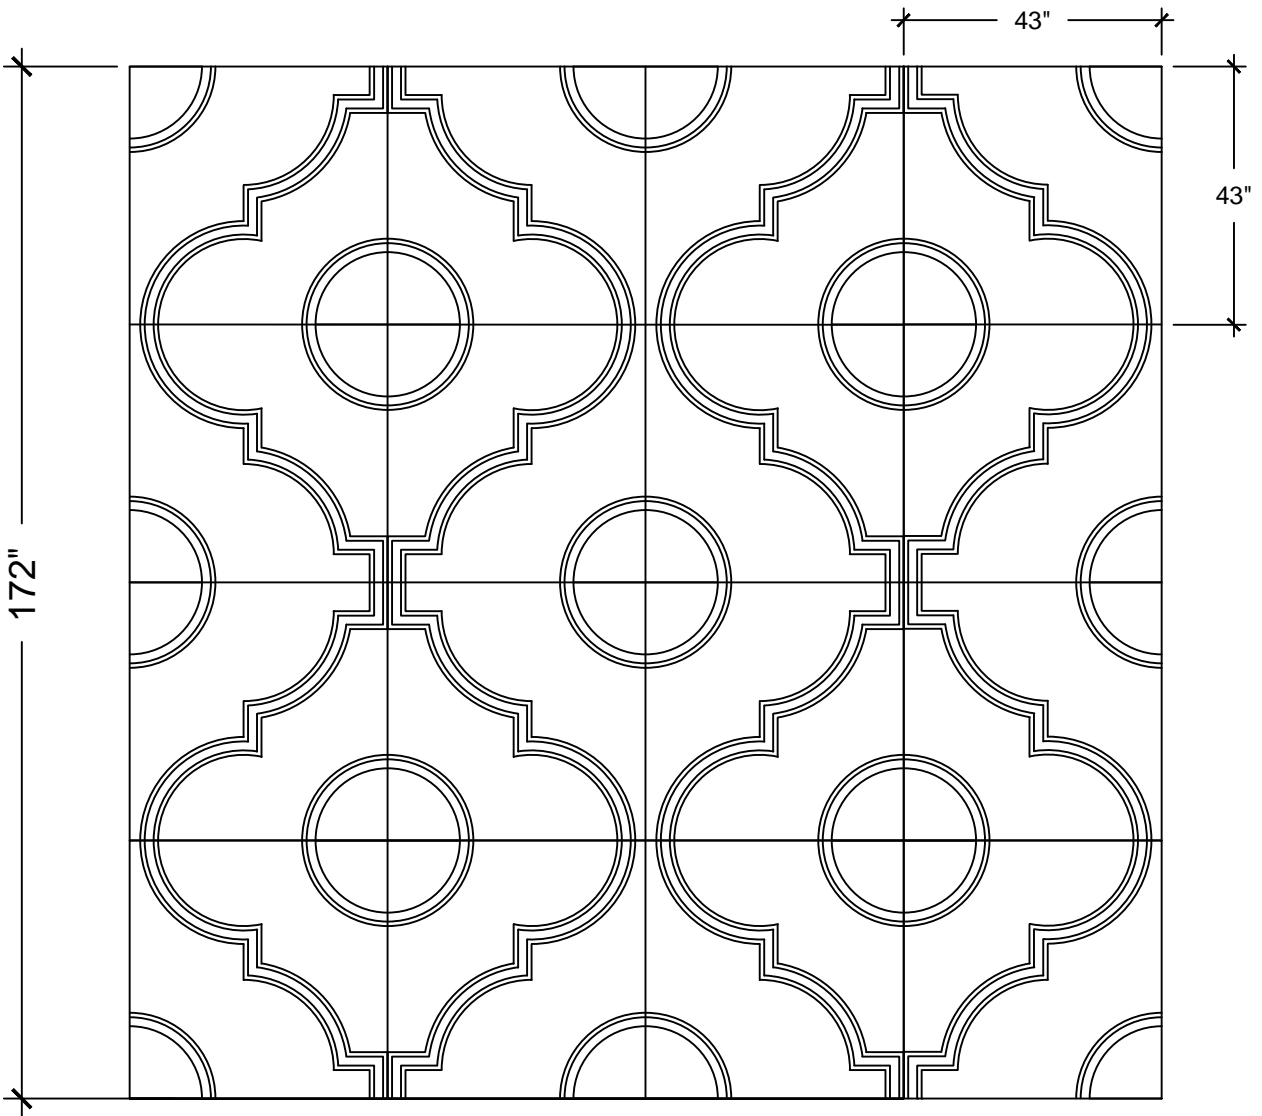

SCALE: 3/8" - 1"