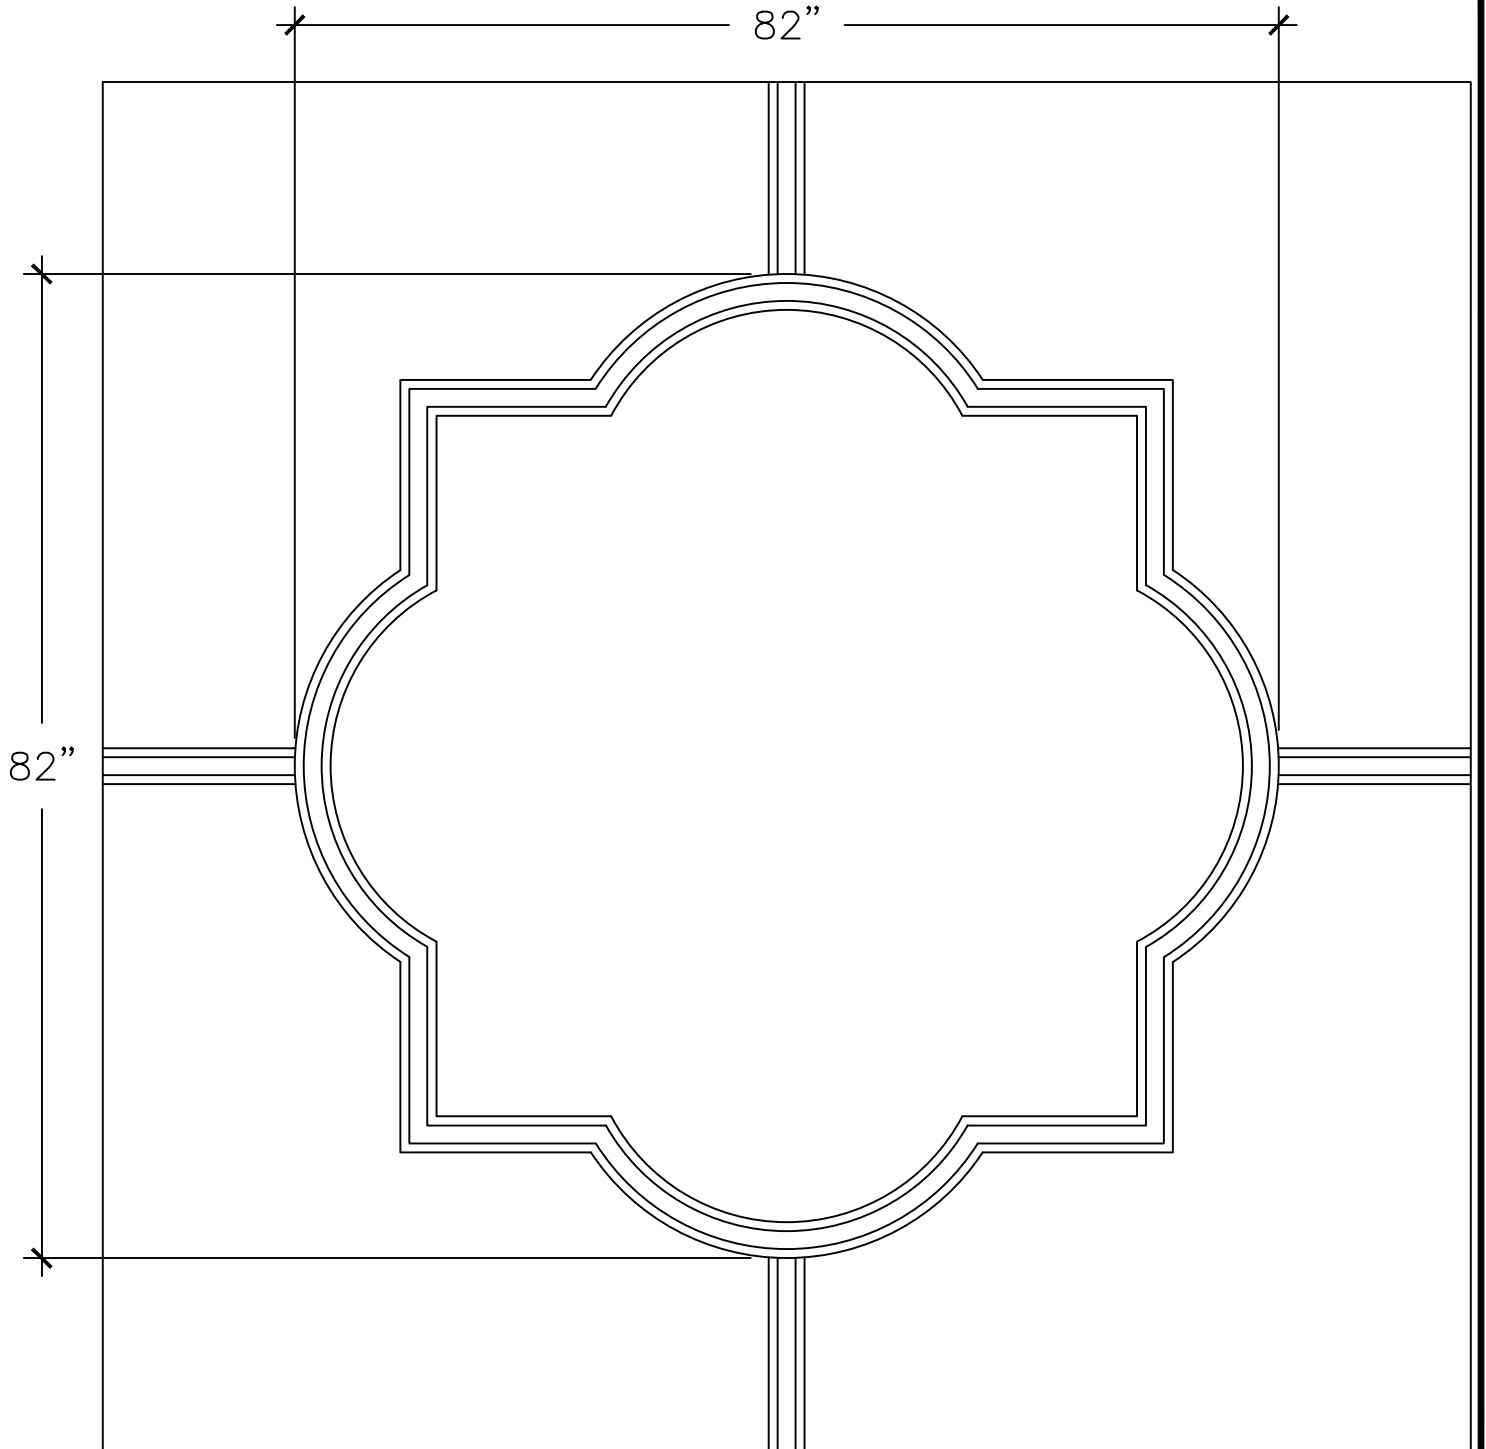

SCALE: 1" - 1"

SCALE: 6" - 1"

67 Steuben Street
 Brooklyn, NY 11205
 P 718.534.7000
 F 718.534.7040
www.decocraftusa.com

Design Copyright © Deco Craft USA Inc.2010.All rights reserved

NAME:	CEILING SYSTEM	HEIGHT:	11. 13/16"
ITEM#	DC705-276	PROJECTION:	1"
MATERIAL:	PLASTER	FACE:	N/A
		REPEAT:	N/A
		LENGTH:	N/A
		WIDTH:	66. 1/4"

SCALE: 3/4" - 1"

67 Steuben Street
 Brooklyn, NY 11205
 P 718.534.7000
 F 718.534.7040
www.decocraftusa.com

Design Copyright © Deco Craft USA Inc. 2010. All rights reserved

NAME:	LAYOUT	HEIGHT:	N/A
ITEM#	DC705-276	PROJECTION:	N/A
MATERIAL:	PLASTER	FACE:	N/A
		REPEAT:	N/A
		LENGTH:	N/A