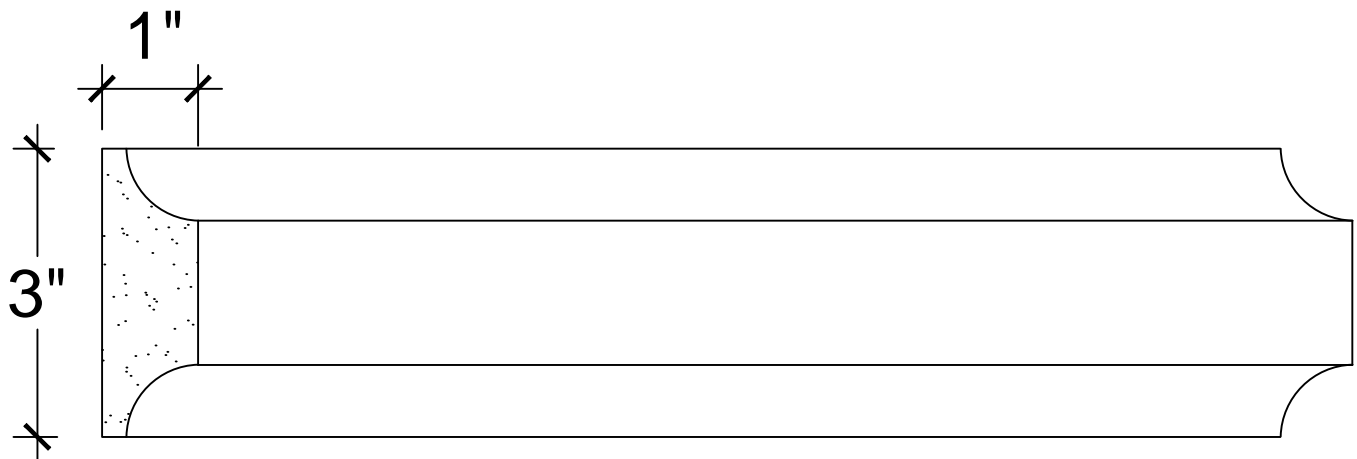

SCALE: 1" - 1"

SCALE: 6" - 1"

67 Steuben Street
 Brooklyn, NY 11205
 P 718.534.7000
 F 718.534.7040
www.decocraftusa.com

Design Copyright © Deco Craft USA Inc.2010.All rights reserved

NAME:	CEILING SYSTEM	HEIGHT:	11. 13/16"
ITEM#	DC705-276	PROJECTION:	1"
MATERIAL:	PLASTER	FACE:	N/A
		REPEAT:	N/A
		LENGTH:	N/A
		WIDTH:	66. 1/4"

SCALE: 3/4" - 1"

67 Steuben Street
 Brooklyn, NY 11205
 P 718.534.7000
 F 718.534.7040
www.decocraftusa.com

Design Copyright © Deco Craft USA Inc. 2010. All rights reserved

NAME:	LAYOUT	HEIGHT:	N/A
ITEM#	DC705-276	PROJECTION:	N/A
MATERIAL:	PLASTER	FACE:	N/A
		REPEAT:	N/A
		LENGTH:	N/A