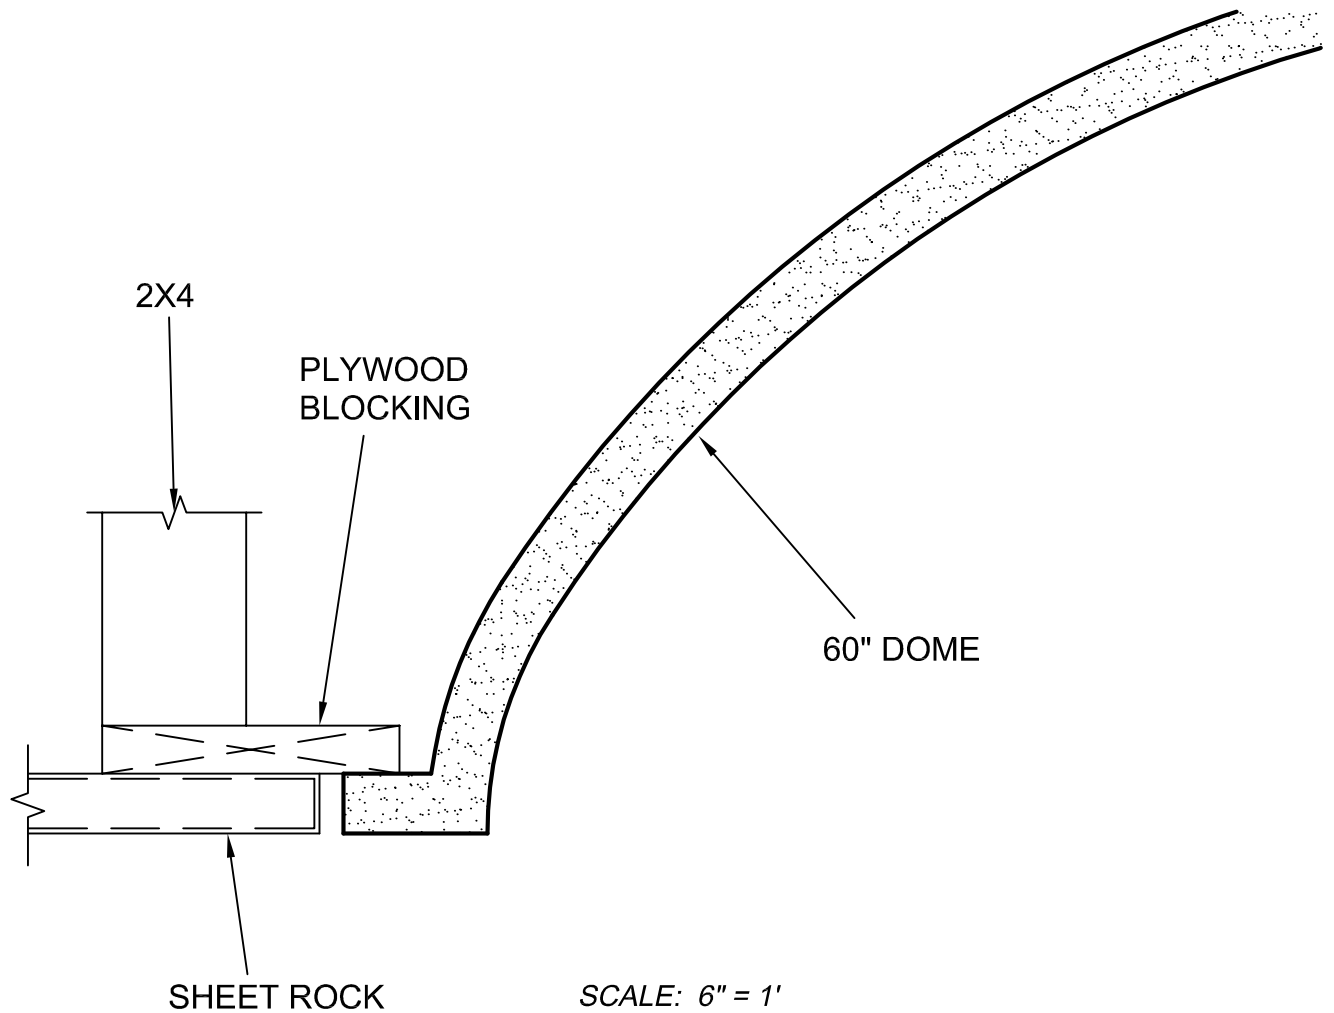

SCALE: 1" = 1'

SCALE: 6" = 1'

67 Steuben Street
 Brooklyn, NY 11205
 P 718.534.7000
 F 718.534.7040
 www.decocraftusa.com

Design Copyright © Deco Craft USA Inc.2010.All rights reserved

NAME:	60" DOME	HEIGHT:	N/A
ITEM#	DC705-030A	PROJECTION:	N/A
MATERIAL:	PLASTER	FACE:	N/A
		REPEAT:	N/A
		LENGTH:	N/A