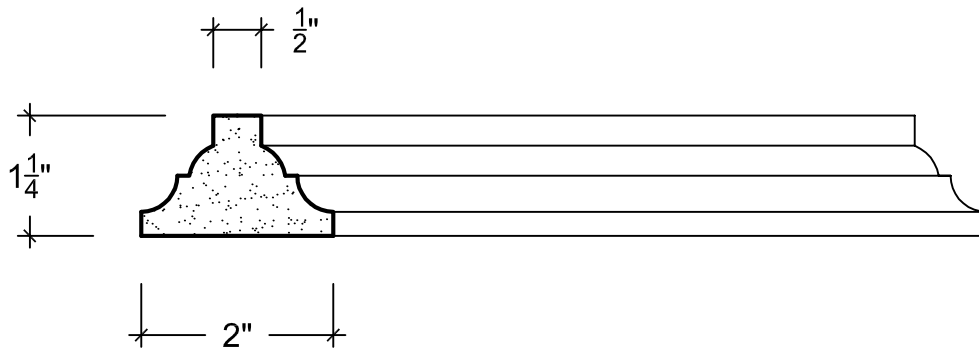

SCALE: 1-1/2" = 1'

SCALE: 6" = 1'

67 Steuben Street
 Brooklyn, NY 11205
 P 718.534.7000
 F 718.534.7040
 www.decocraftusa.com

Design Copyright © Deco Craft USA Inc.2010.All rights reserved

NAME:

CEILING SYSTEM

ITEM#

DC903-084

MATERIAL:

PLASTER

HEIGHT:

2"

PROJECTION:

1-1/4"

FACE:

N/A

REPEAT:

N/A

LENGTH:

43" x 43"