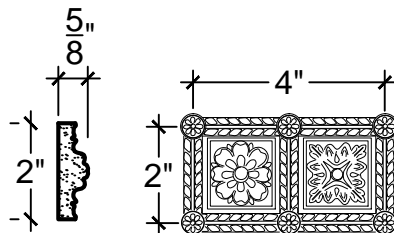

SCALE: 3" = 1'

67 Steuben Street  
 Brooklyn, NY 11205  
 P 718.534.7000  
 F 718.534.7040  
 www.decocraftusa.com

Design Copyright © Deco Craft USA Inc. 2010. All rights reserved

NAME:

**CEILING PATTERN**

ITEM#

**DC702-056**

MATERIAL:

**PLASTER**

HEIGHT:

2"

PROJECTION:

5/8"

FACE:

N/A

REPEAT:

4"

LENGTH:

24"