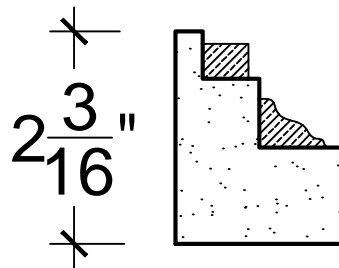

SCALE: 6" - 1"

SCALE: 6" - 1"

67 Steuben Street
 Brooklyn, NY 11205
 P 718.534.7000
 F 718.534.7040
 www.decocraftusa.com

Design Copyright © Deco Craft USA Inc.2010.All rights reserved

| | | | |
|-----------|------------------------|-------------|----------|
| NAME: | CEILING PATTERN | HEIGHT: | N/A |
| ITEM# | DC701-330 | PROJECTION: | 2. 3/16" |
| MATERIAL: | PLASTER | FACE: | N/A |
| | | REPEAT: | N/A |
| | | TRIANGLE: | 9. 1/4" |
| | | OTHER: | 7. 1/16" |