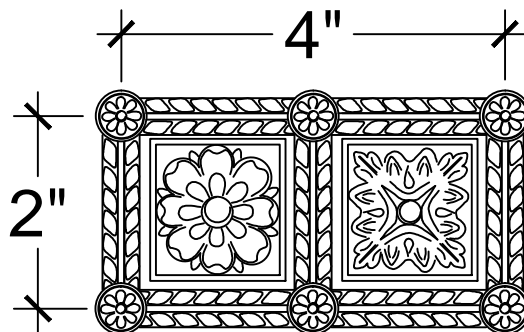

SCALE: 3" = 1'

SCALE: 6" = 1'

67 Steuben Street
 Brooklyn, NY 11205
 P 718.534.7000
 F 718.534.7040
 www.decocraftusa.com

Design Copyright © Deco Craft USA Inc.2010.All rights reserved

NAME:	CEILING PATTERN	HEIGHT:	2"
ITEM#	DC701-056	PROJECTION:	5/8"
MATERIAL:	PLASTER	FACE:	N/A
		REPEAT:	4"
		LENGTH:	12"