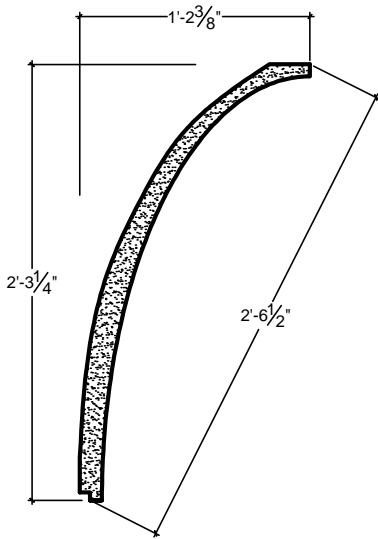

SCALE: 1" = 1'-0"

SCALE: 1" = 1'-0"

SCALE: 1" = 1'-0"

67 Steuben Street
 Brooklyn, NY 11205
 P 718.534.7000
 F 718.534.7040
 www.decocraftusa.com

Design Copyright © Deco Craft USA Inc.2010.All rights reserved

NAME:	COVE	HEIGHT:	27. 1/4"
ITEM#	DC527-270	PROJECTION:	14. 3/8"
MATERIAL:	PLASTER	FACE:	30. 1/2"
		REPEAT:	N/A
		LENGTH:	96"