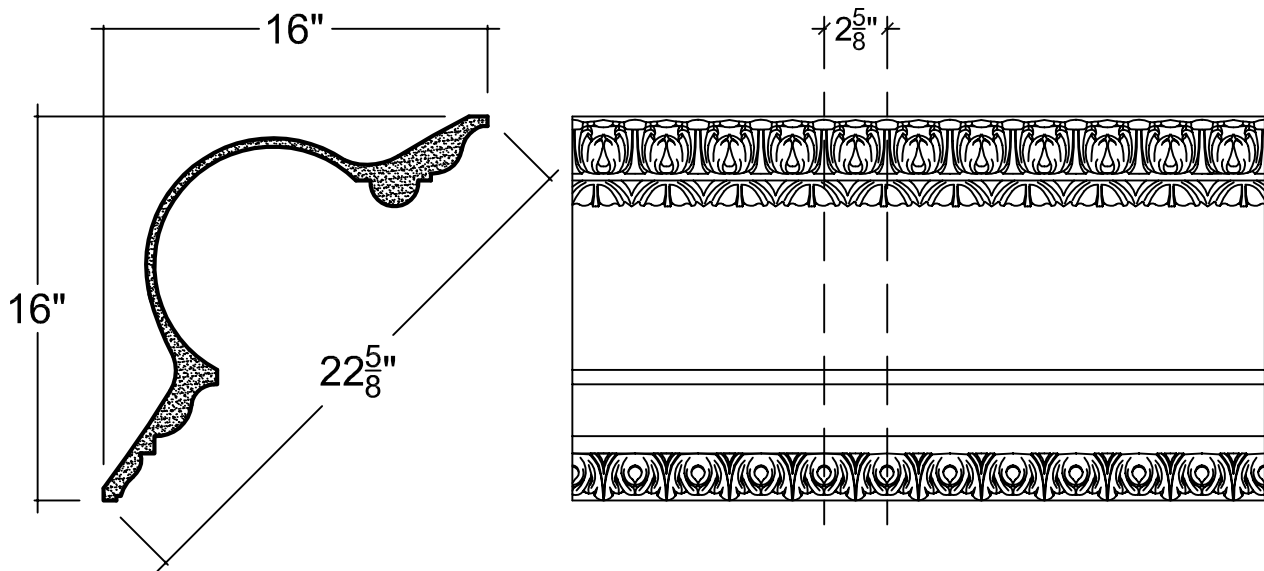

SCALE: 1-1/2" = 1'

SCALE: 1-1/2" = 1'

SCALE: 1-1/2" = 1'

67 Steuben Street  
 Brooklyn, NY 11205  
 P 718.534.7000  
 F 718.534.7040  
 www.decocraftusa.com

Design Copyright © Deco Craft USA Inc.2010.All rights reserved

NAME:	<b>CROWN</b>	HEIGHT:	16"
ITEM#	<b>DC516-022</b>	PROJECTION:	16"
MATERIAL:	<b>PLASTER</b>	FACE:	22-5/8"
		REPEAT:	2-5/8"
		LENGTH:	84"