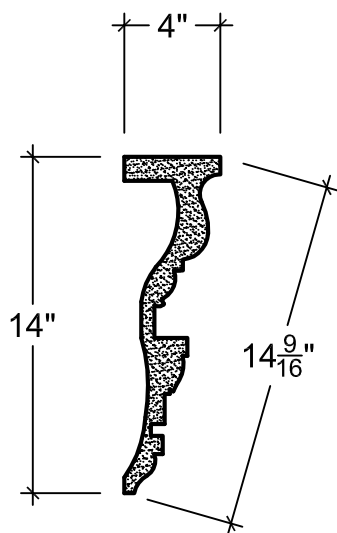

SCALE: 3" = 1'

SCALE: 1-1/2" = 1'

SCALE: 1-1/2" = 1'

67 Steuben Street
 Brooklyn, NY 11205
 P 718.534.7000
 F 718.534.7040
 www.decocraftusa.com

Design Copyright © Deco Craft USA Inc. 2010. All rights reserved

NAME:

CROWN

ITEM#

DC514-017A

MATERIAL:

PLASTER

HEIGHT:

14"

PROJECTION:

4"

FACE:

14-9/16"

REPEAT:

6"

LENGTH:

84"