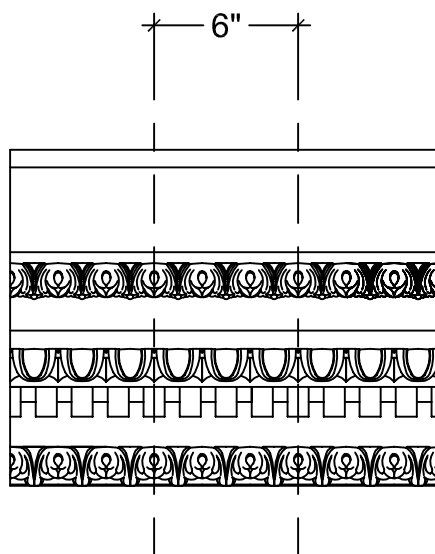

SCALE: 3" = 1'

SCALE: 1-1/2" = 1'

SCALE: 1-1/2" = 1'

67 Steuben Street
 Brooklyn, NY 11205
 P 718.534.7000
 F 718.534.7040
 www.decocraftusa.com

Design Copyright © Deco Craft USA Inc. 2010. All rights reserved

NAME:

CROWN

ITEM#

DC514-017A

MATERIAL:

PLASTER

HEIGHT:

14"

PROJECTION:

4"

FACE:

14-9/16"

REPEAT:

6"

LENGTH:

84"