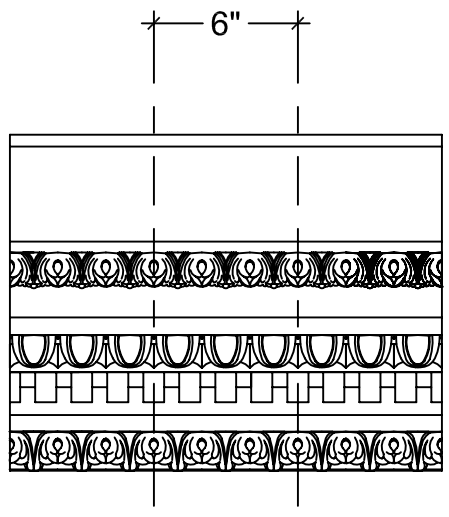

SCALE: 1-1/2" = 1'

SCALE: 1-1/2" = 1'

SCALE: 1-1/2" = 1'

67 Steuben Street  
 Brooklyn, NY 11205  
 P 718.534.7000  
 F 718.534.7040  
 www.decocraftusa.com

Design Copyright © Deco Craft USA Inc.2010.All rights reserved

NAME:	CROWN	HEIGHT:	14"
ITEM#	DC514-017	PROJECTION:	14"
MATERIAL:	PLASTER	FACE:	19-13/16"
		REPEAT:	6"
		LENGTH:	84"