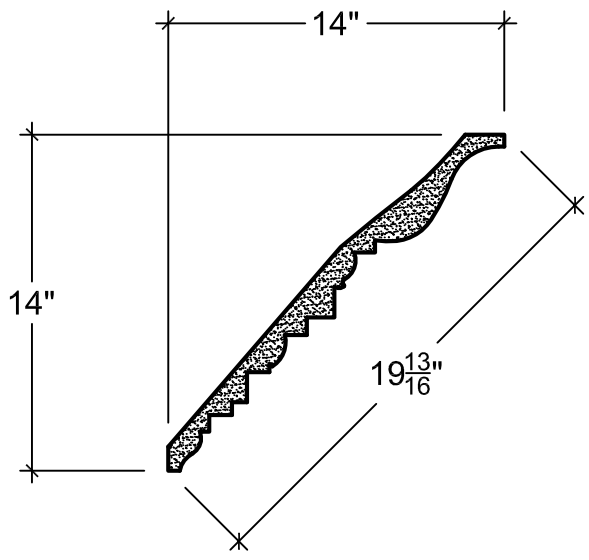

SCALE: 1-1/2" = 1'

SCALE: 1-1/2" = 1'

SCALE: 1-1/2" = 1'

67 Steuben Street  
 Brooklyn, NY 11205  
 P 718.534.7000  
 F 718.534.7040  
 www.decocraftusa.com

Design Copyright © Deco Craft USA Inc.2010.All rights reserved

NAME:	CROWN	HEIGHT:	14"
ITEM#	DC514-017	PROJECTION:	14"
MATERIAL:	PLASTER	FACE:	19-13/16"
		REPEAT:	6"
		LENGTH:	84"