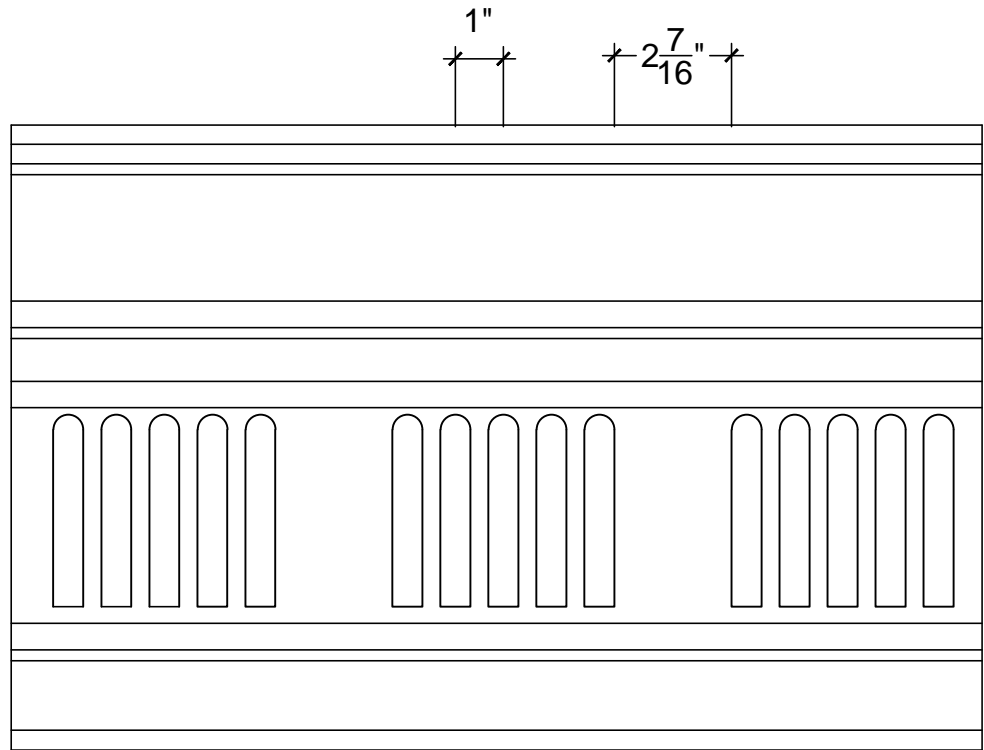

SCALE: 3" = 1'

SCALE: 3" = 1'

SCALE: 3" = 1'

67 Steuben Street  
Brooklyn, NY 11205  
P 718.534.7000  
F 718.534.7040  
www.decocraftusa.com

Design Copyright © Deco Craft USA Inc.2010.All rights reserved

NAME:

**CORNICE**

ITEM#

**DC513-211**

MATERIAL:

**PLASTER**

HEIGHT:

**13"**

PROJECTION:  
**3. 11/16"**

FACE:  
**N/A**

REPEAT:  
**1"**

LENGTH:  
**92"**