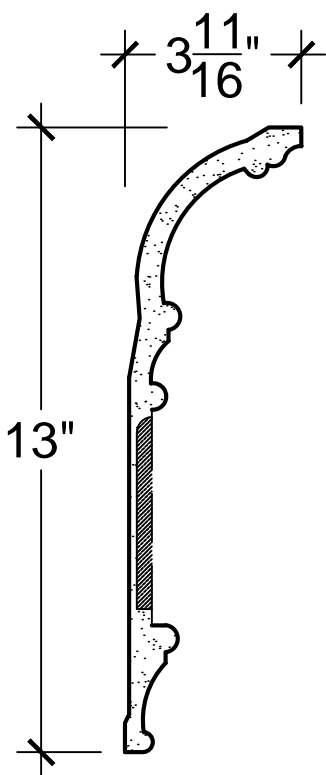

SCALE: 3" = 1'

SCALE: 3" = 1'

SCALE: 3" = 1'

67 Steuben Street  
Brooklyn, NY 11205  
P 718.534.7000  
F 718.534.7040  
www.decocraftusa.com

Design Copyright © Deco Craft USA Inc.2010.All rights reserved

NAME:

**CORNICE**

ITEM#

**DC513-211**

MATERIAL:

**PLASTER**

HEIGHT:

**13"**

PROJECTION:  
**3. 11/16"**

FACE:  
**N/A**

REPEAT:  
**1"**

LENGTH:  
**92"**