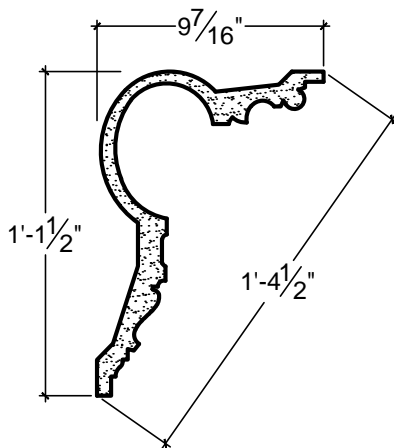

SCALE: 1 1/2" = 1'

SCALE: 1 1/2" = 1'

SCALE: 1 1/2" = 1'

67 Steuben Street
 Brooklyn, NY 11205
 P 718.534.7000
 F 718.534.7040
 www.decocraftusa.com

Design Copyright © Deco Craft USA Inc.2010.All rights reserved

NAME:

CROWN

ITEM#

DC513-200

MATERIAL:

PLASTER

HEIGHT:

13. 1/2"

PROJECTION:

9. 7/16"

FACE:

16. 1/2"

REPEAT:

N/A

LENGTH:

96"