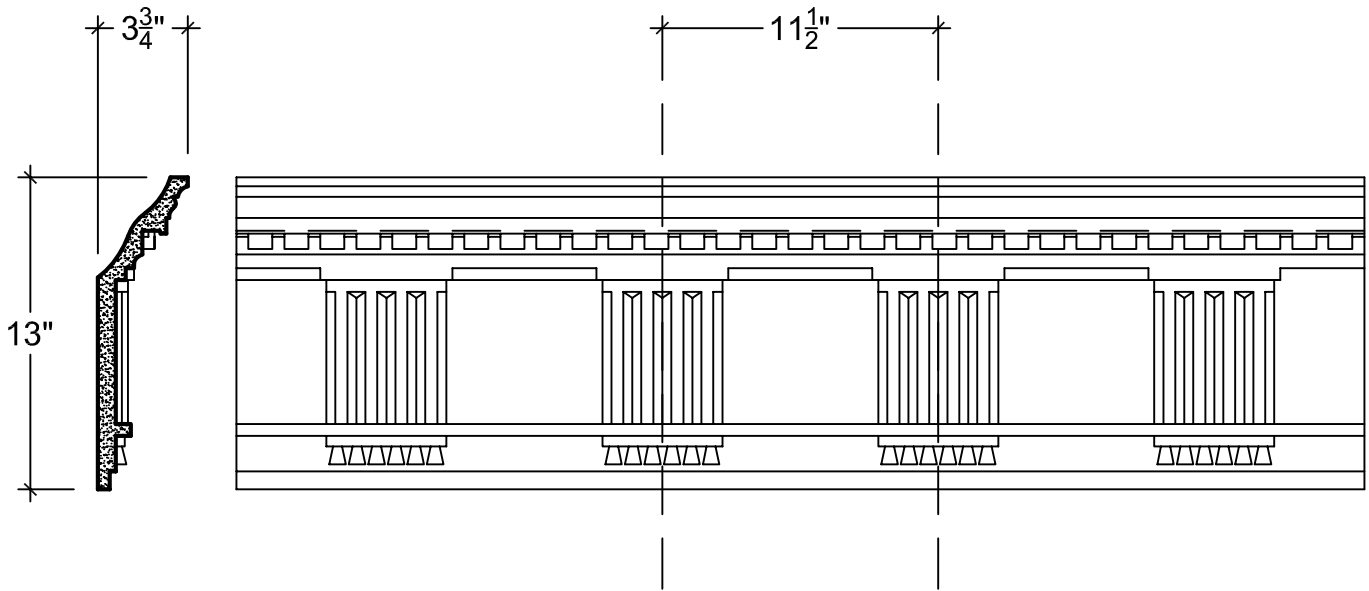

SCALE: 1-1/2" = 1'

SCALE: 1-1/2" = 1'

SCALE: 1-1/2" = 1'

67 Steuben Street
 Brooklyn, NY 11205
 P 718.534.7000
 F 718.534.7040
 www.decocraftusa.com

Design Copyright © Deco Craft USA Inc. 2010. All rights reserved

NAME:

FRIEZE

ITEM#

DC513-081

MATERIAL:

PLASTER

HEIGHT:

13"

PROJECTION:

3-3/4"

FACE:

N/A

REPEAT:

11-1/2"

LENGTH:

96"