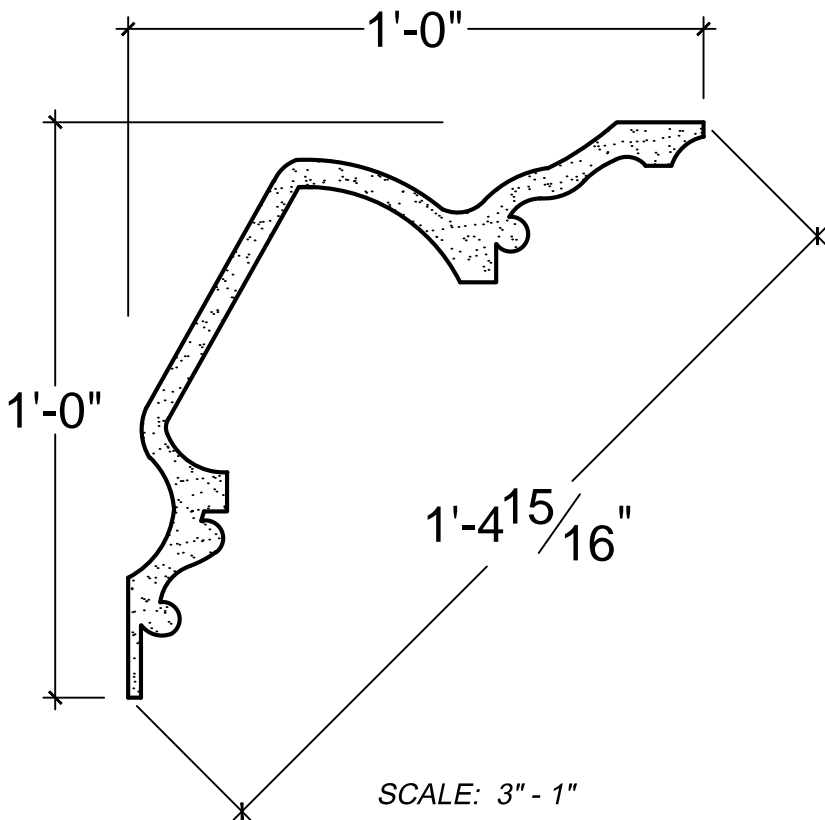

SCALE: 3" - 1"

SCALE: 3" - 1"

SCALE: 3" - 1"

67 Steuben Street
 Brooklyn, NY 11205
 P 718.534.7000
 F 718.534.7040
 www.decocraftusa.com

Design Copyright © Deco Craft USA Inc.2010.All rights reserved

NAME:	CROWN	HEIGHT:	12"
ITEM#	DC512-321	PROJECTION:	12"
MATERIAL:	PLASTER	FACE:	16, 15/16"
		REPEAT:	N/A
		LENGTH:	96"