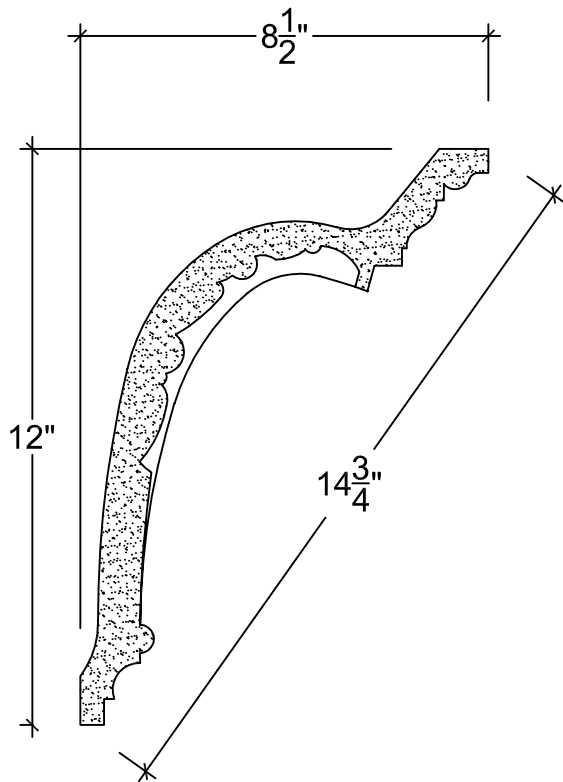

SCALE: 3" = 1'

SCALE: 3" = 1'

SCALE: 3" = 1'

67 Steuben Street  
 Brooklyn, NY 11205  
 P 718.534.7000  
 F 718.534.7040  
 www.decocraftusa.com

Design Copyright © Deco Craft USA Inc. 2010. All rights reserved

NAME:

**CROWN**

ITEM#

**DC512-036**

MATERIAL:

**PLASTER**

HEIGHT:

12"

PROJECTION:

8-1/2"

FACE:

14-3/4"

REPEAT:

3"

LENGTH:

96"