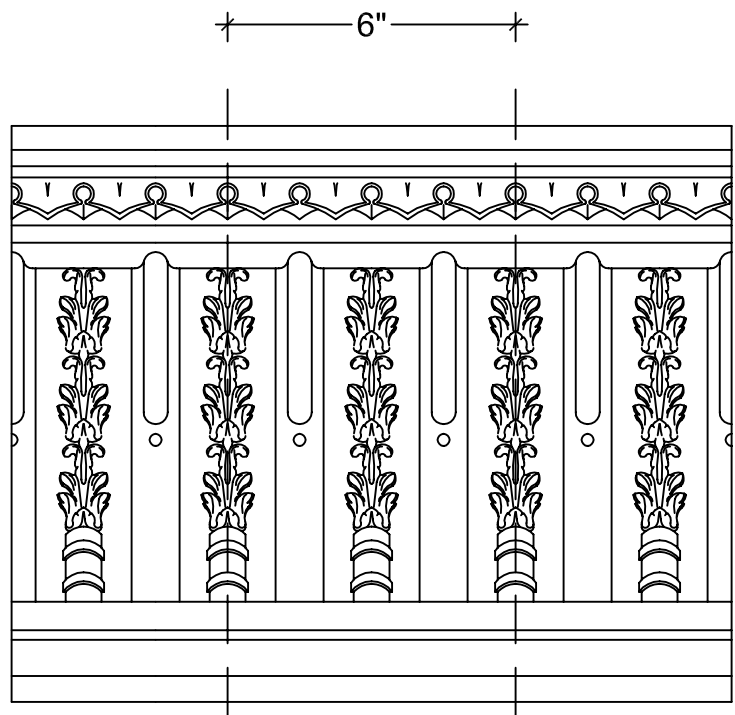

SCALE: 3" = 1'

SCALE: 3" = 1'

SCALE: 3" = 1'

67 Steuben Street  
 Brooklyn, NY 11205  
 P 718.534.7000  
 F 718.534.7040  
 www.decocraftusa.com

Design Copyright © Deco Craft USA Inc. 2010. All rights reserved

NAME:

**CROWN**

ITEM#

**DC512-036**

MATERIAL:

**PLASTER**

HEIGHT:

12"

PROJECTION:

8-1/2"

FACE:

14-3/4"

REPEAT:

3"

LENGTH:

96"