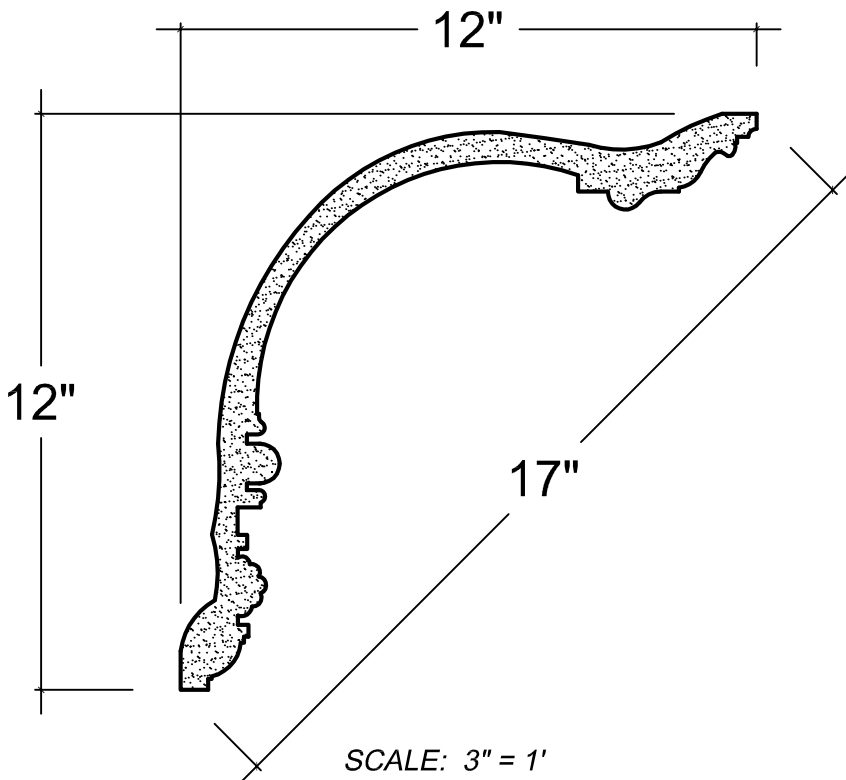

SCALE: 3" = 1'

SCALE: 3" = 1'

SCALE: 3" = 1'

67 Steuben Street  
 Brooklyn, NY 11205  
 P 718.534.7000  
 F 718.534.7040  
 www.decocraftusa.com

Design Copyright © Deco Craft USA Inc.2010.All rights reserved

NAME:

**CROWN**

ITEM#

**DC512-027**

MATERIAL:

**PLASTER**

HEIGHT:

12"

PROJECTION:

12"

FACE:

17"

REPEAT:

6"

LENGTH:

96"