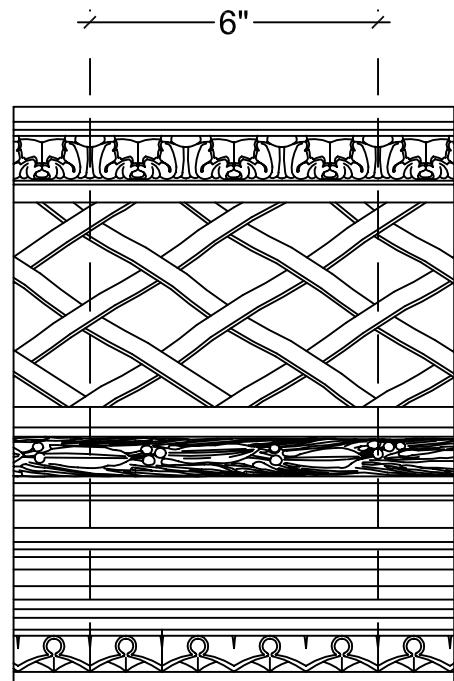

SCALE: 3" = 1'

SCALE: 3" = 1'

SCALE: 3" = 1'

67 Steuben Street  
 Brooklyn, NY 11205  
 P 718.534.7000  
 F 718.534.7040  
 www.decocraftusa.com

Design Copyright © Deco Craft USA Inc.2010.All rights reserved

NAME:

**CROWN**

ITEM#

**DC512-027**

MATERIAL:

**PLASTER**

HEIGHT:

12"

PROJECTION:

12"

FACE:

17"

REPEAT:

6"

LENGTH:

96"