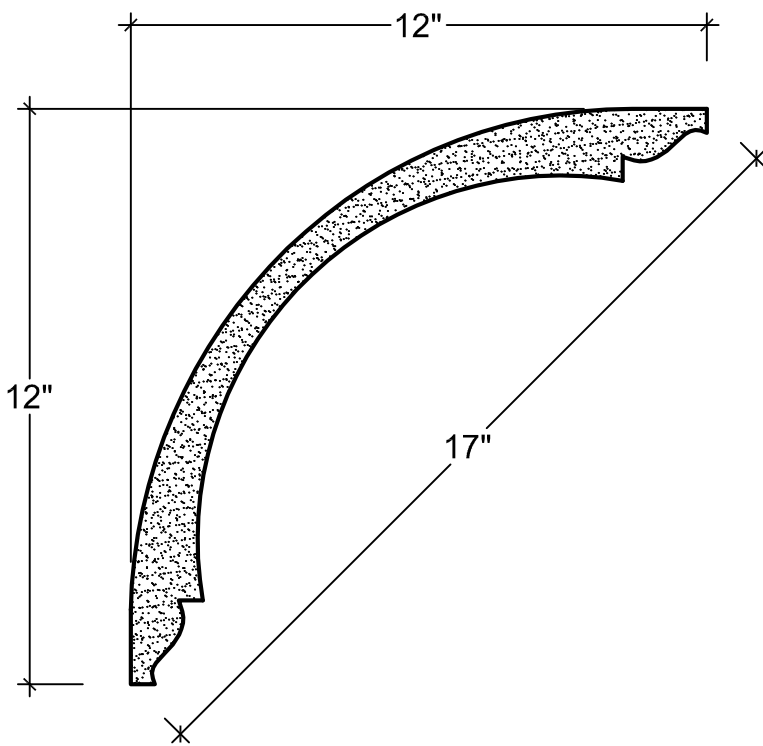

SCALE: 1-1/2" = 1'

SCALE: 3" = 1'

SCALE: 3" = 1'

67 Steuben Street
 Brooklyn, NY 11205
 P 718.534.7000
 F 718.534.7040
 www.decocraftusa.com

Design Copyright © Deco Craft USA Inc.2010.All rights reserved

NAME:

CROWN

ITEM#

DC512-012

MATERIAL:

PLASTER

HEIGHT:

12"

PROJECTION:

12"

FACE:

17"

REPEAT:

N/A

LENGTH:

84"