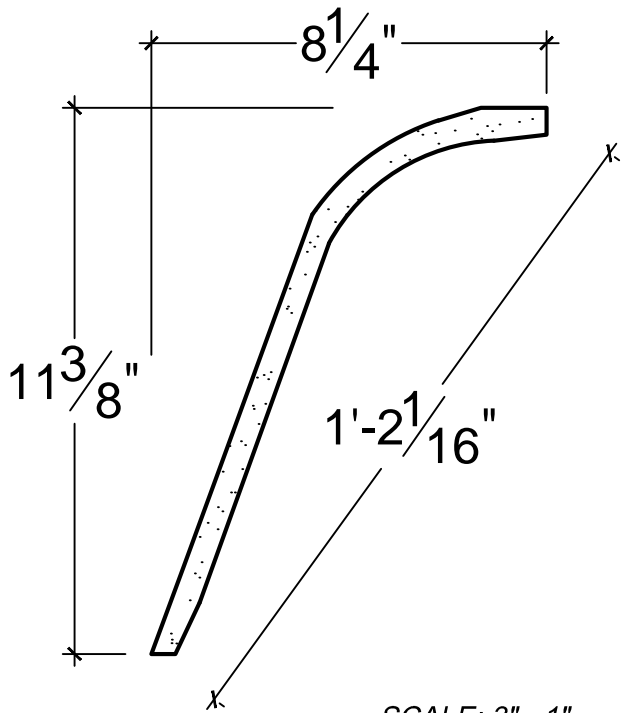

SCALE: 3" - 1"

SCALE: 3" - 1"

SCALE: 3" - 1"

67 Steuben Street
 Brooklyn, NY 11205
 P 718.534.7000
 F 718.534.7040
 www.decocraftusa.com

Design Copyright © Deco Craft USA Inc.2010.All rights reserved

NAME:

COVE

ITEM#

DC511-371

MATERIAL:

PLASTER

HEIGHT:

11. 3/8"

PROJECTION:

8. 1/4"

FACE:

14. 1/16"

REPEAT:

N/A

LENGTH:

96"